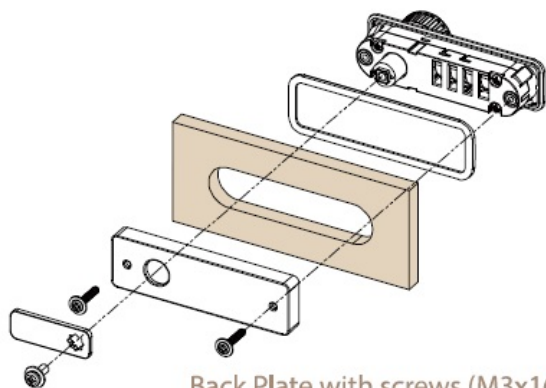

PRODUCT SHEET

Description:

Back Plate, Black Plastic, F/Lock M3001/M3002, F/8-16mm Pa- nels, 2 Screws, Size:90x26x8,8mm, ABS Material, Cutting, Hole: 83 x 20mm

Item number:

14.08.236-0

Units	Box	Carton	HS Code	Barcode
Pcs.			3926300090	 5704866515627

Panel thickness: 8-16mm

Back Plate with screws (M3x16) set

Screw 8 : M4x8

drilling template