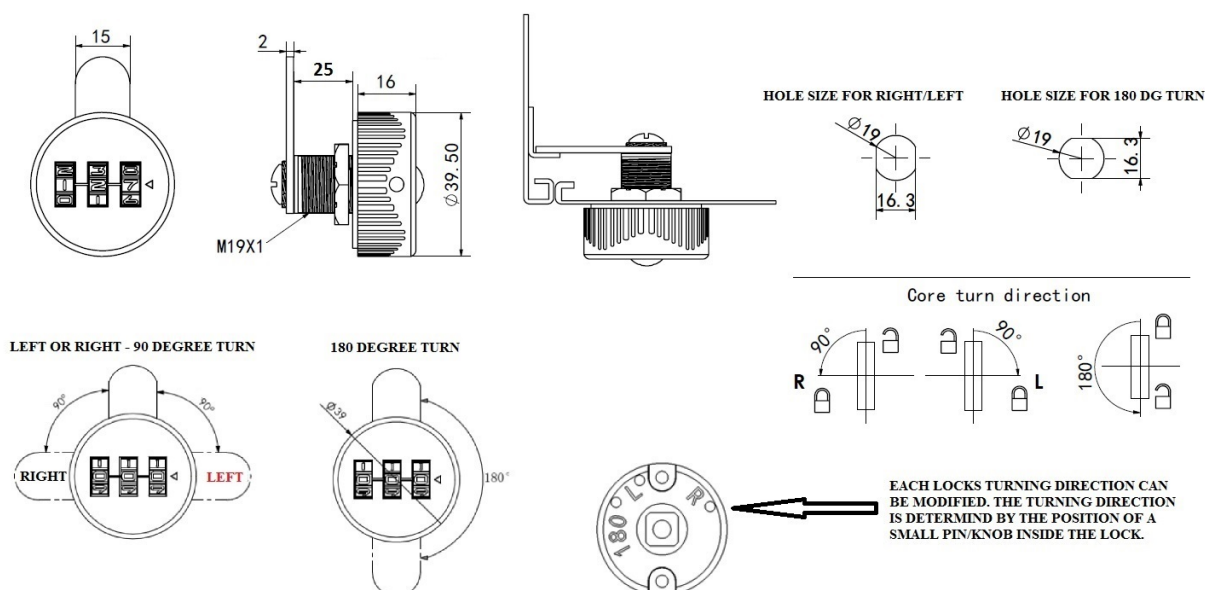

## Description:

Combi. Cam Lock "Jacks", 90DG, LH,  $\varnothing 19 \times 25$ mm, BLK, Cam A04

## Item number:

14.08.217-5

Units	Box	Carton	HS Code	Barcode
Pcs.	10	100	8301300000	
5704866498937				

LEFT

EACH LOCKS TURNING DIRECTION CAN BE MODIFIED. THE TURNING DIRECTION IS DETERMINED BY THE POSITION OF A SMALL PIN/KNOB INSIDE THE LOCK.