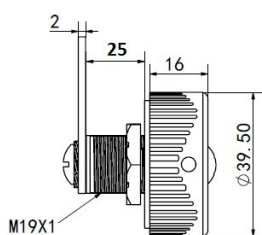

## Description:

Combi. Cam Lock "Jacks", 90DG, RH,  $\varnothing$ 19x25mm, BLK, Cam A04

## Item number:

14.08.217-0

Units	Box	Carton	HS Code	Barcode
Pcs.	10	100	8301300000	
5704866498760				

RIGHT

HOLE SIZE FOR RIGHT/LEFT

HOLE SIZE FOR 180 DG TURN

Core turn direction

LEFT OR RIGHT - 90 DEGREE TURN

180 DEGREE TURN

EACH LOCKS TURNING DIRECTION CAN BE MODIFIED. THE TURNING DIRECTION IS DETERMINED BY THE POSITION OF A SMALL PIN/KNOB INSIDE THE LOCK.

SISO A/S

Mileparken 11  
DK-2740 Skovlunde  
Denmark  
VAT: DK 24786013