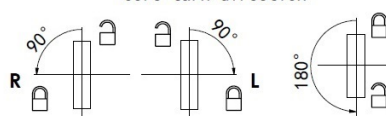

## Description:

Combi. Cam Lock "Jacks", 90DG, RH,  $\varnothing$ 19x25mm, BLK, Cam A04

## Item number:

14.08.217-0

Units	Box	Carton	HS Code	Barcode
Pcs.	10	100	8301300000	
5704866498760				

RIGHT

HOLE SIZE FOR RIGHT/LEFT

HOLE SIZE FOR 180 DG TURN

Core turn direction

LEFT OR RIGHT - 90 DEGREE TURN

180 DEGREE TURN

EACH LOCKS TURNING DIRECTION CAN BE MODIFIED. THE TURNING DIRECTION IS DETERMINED BY THE POSITION OF A SMALL PIN/KNOB INSIDE THE LOCK.

SISO A/S

Mileparken 11  
DK-2740 Skovlunde  
Denmark  
VAT: DK 24786013