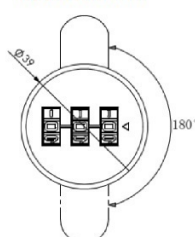

## Description:

Combi. Cam Lock "Jacks", 90DG, RH,  $\varnothing$ 19x25mm, BLK, Cam A04

## Item number:

14.08.217-0

Units	Box	Carton	HS Code	Barcode
Pcs.	10	100	8301300000	
5704866498760				

RIGHT

HOLE SIZE FOR RIGHT/LEFT

HOLE SIZE FOR 180 DG TURN

Core turn direction

LEFT OR RIGHT - 90 DEGREE TURN

180 DEGREE TURN

EACH LOCKS TURNING DIRECTION CAN BE MODIFIED. THE TURNING DIRECTION IS DETERMINED BY THE POSITION OF A SMALL PIN/KNOB INSIDE THE LOCK.

SISO A/S

Mileparken 11  
DK-2740 Skovlunde  
Denmark  
VAT: DK 24786013