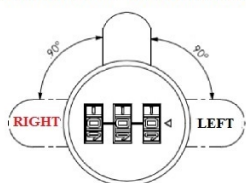

## Item number:

14.08.217-0

Units	Box	Carton	HS Code	Barcode
Pcs.	10	100	8301300000	
5704866498760				

RIGHT

HOLE SIZE FOR RIGHT/LEFT

HOLE SIZE FOR 180 DG TURN

Core turn direction

LEFT OR RIGHT - 90 DEGREE TURN

180 DEGREE TURN

EACH LOCKS TURNING DIRECTION CAN BE MODIFIED. THE TURNING DIRECTION IS DETERMINED BY THE POSITION OF A SMALL PIN/KNOB INSIDE THE LOCK.

SISO A/S

Mileparken 11  
DK-2740 Skovlunde  
Denmark  
VAT: DK 24786013