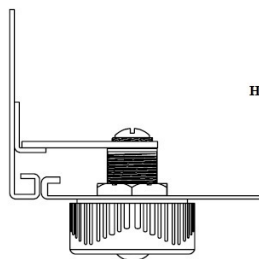

## Description:

Combi. Cam Lock "Jacks", 90DG, RH,  $\varnothing$ 19x25mm, BLK, Cam A04

## Item number:

14.08.217-0

Units	Box	Carton	HS Code	Barcode
Pcs.	10	100	8301300000	
5704866498760				

RIGHT

HOLE SIZE FOR RIGHT/LEFT

HOLE SIZE FOR 180 DG TURN

Core turn direction

LEFT OR RIGHT - 90 DEGREE TURN

180 DEGREE TURN

EACH LOCKS TURNING DIRECTION CAN BE MODIFIED. THE TURNING DIRECTION IS DETERMINED BY THE POSITION OF A SMALL PIN/KNOB INSIDE THE LOCK.

SISO A/S

Mileparken 11  
DK-2740 Skovlunde  
Denmark  
VAT: DK 24786013