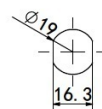

## Description:

Combi. Cam Lock "Jacks", 90DG, RH,  $\varnothing$ 19x25mm, BLK, Cam A04

## Item number:

14.08.217-0

Units	Box	Carton	HS Code	Barcode
Pcs.	10	100	8301300000	
5704866498760				

RIGHT

HOLE SIZE FOR RIGHT/LEFT

HOLE SIZE FOR 180 DG TURN

Core turn direction

LEFT OR RIGHT - 90 DEGREE TURN

180 DEGREE TURN

EACH LOCKS TURNING DIRECTION CAN BE MODIFIED. THE TURNING DIRECTION IS DETERMINED BY THE POSITION OF A SMALL PIN/KNOB INSIDE THE LOCK.

SISO A/S

Mileparken 11  
DK-2740 Skovlunde  
Denmark  
VAT: DK 24786013