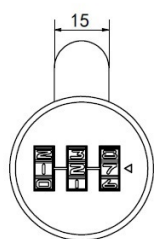

## Description:

Combi. Cam Lock "Jacks", 90DG, RH,  $\varnothing$ 19x25mm, BLK, Cam A04

## Item number:

14.08.217-0

Units	Box	Carton	HS Code	Barcode
Pcs.	10	100	8301300000	
5704866498760				

RIGHT

HOLE SIZE FOR RIGHT/LEFT

HOLE SIZE FOR 180 DG TURN

Core turn direction

LEFT OR RIGHT - 90 DEGREE TURN

180 DEGREE TURN

EACH LOCKS TURNING DIRECTION CAN BE MODIFIED. THE TURNING DIRECTION IS DETERMINED BY THE POSITION OF A SMALL PIN/KNOB INSIDE THE LOCK.

SISO A/S

Mileparken 11  
DK-2740 Skovlunde  
Denmark  
VAT: DK 24786013