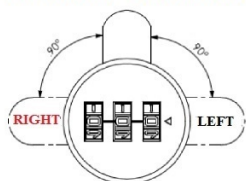

RIGHT

HOLE SIZE FOR RIGHT/LEFT

HOLE SIZE FOR 180 DG TURN

Core turn direction

LEFT OR RIGHT - 90 DEGREE TURN

180 DEGREE TURN

EACH LOCKS TURNING DIRECTION CAN BE MODIFIED. THE TURNING DIRECTION IS DETERMINED BY THE POSITION OF A SMALL PIN/KNOB INSIDE THE LOCK.