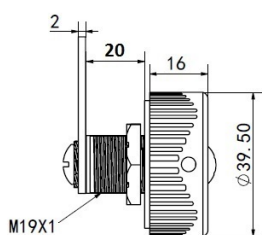

PRODUCT SHEET

Description:

Combi. Cam Lock "Jacks", 90DG, RH, $\varnothing 19 \times 20 \text{mm}$, BLK, Cam A04

Item number:

14.08.214-0

Units	Box	Carton	HS Code	Barcode
Pcs.	10	100	8301300000	
5704866498739				

RIGHT

HOLE SIZE FOR RIGHT/LEFT

HOLE SIZE FOR 180 DG TURN

Core turn direction

LEFT OR RIGHT - 90 DEGREE TURN

180 DEGREE TURN

EACH LOCKS TURNING DIRECTION CAN BE MODIFIED. THE TURNING DIRECTION IS DETERMINED BY THE POSITION OF A SMALL PIN/KNOB INSIDE THE LOCK.