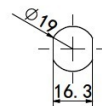

PRODUCT SHEET

Description:

Combi. Cam Lock "Jacks", 90DG, RH, $\varnothing 19 \times 20 \text{mm}$, BLK, Cam A04

Item number:

14.08.214-0

Units	Box	Carton	HS Code	Barcode
Pcs.	10	100	8301300000	
5704866498739				

RIGHT

HOLE SIZE FOR RIGHT/LEFT

HOLE SIZE FOR 180 DG TURN

Core turn direction

LEFT OR RIGHT - 90 DEGREE TURN

180 DEGREE TURN

EACH LOCKS TURNING DIRECTION CAN BE MODIFIED. THE TURNING DIRECTION IS DETERMINED BY THE POSITION OF A SMALL PIN/KNOB INSIDE THE LOCK.