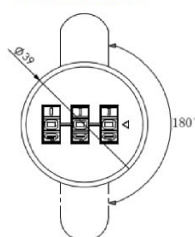

PRODUCT SHEET

Description:

Combi. Cam Lock "Jacks", 90DG, RH, $\varnothing 19 \times 20 \text{mm}$, BLK, Cam A04

Item number:

14.08.214-0

Units	Box	Carton	HS Code	Barcode
Pcs.	10	100	8301300000	
5704866498739				

RIGHT

HOLE SIZE FOR RIGHT/LEFT

HOLE SIZE FOR 180 DG TURN

Core turn direction

LEFT OR RIGHT - 90 DEGREE TURN

180 DEGREE TURN

EACH LOCKS TURNING DIRECTION CAN BE MODIFIED. THE TURNING DIRECTION IS DETERMINED BY THE POSITION OF A SMALL PIN/KNOB INSIDE THE LOCK.