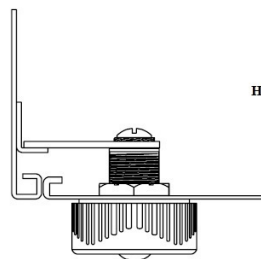

PRODUCT SHEET

Description:

Combi. Cam Lock "Jacks", 90DG, RH, $\varnothing 19 \times 20 \text{mm}$, BLK, Cam A04

Item number:

14.08.214-0

Units	Box	Carton	HS Code	Barcode
Pcs.	10	100	8301300000	
5704866498739				

RIGHT

HOLE SIZE FOR RIGHT/LEFT

HOLE SIZE FOR 180 DG TURN

Core turn direction

LEFT OR RIGHT - 90 DEGREE TURN

180 DEGREE TURN

EACH LOCKS TURNING DIRECTION CAN BE MODIFIED. THE TURNING DIRECTION IS DETERMINED BY THE POSITION OF A SMALL PIN/KNOB INSIDE THE LOCK.