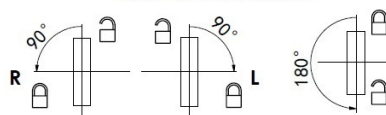

PRODUCT SHEET

Description:

Combi. Cam Lock "Jacks", 90DG, RH, $\varnothing 19 \times 20 \text{mm}$, BLK, Cam A04

Item number:

14.08.214-0

Units	Box	Carton	HS Code	Barcode
Pcs.	10	100	8301300000	
5704866498739				

RIGHT

HOLE SIZE FOR RIGHT/LEFT

HOLE SIZE FOR 180 DG TURN

Core turn direction

LEFT OR RIGHT - 90 DEGREE TURN

180 DEGREE TURN

EACH LOCKS TURNING DIRECTION CAN BE MODIFIED. THE TURNING DIRECTION IS DETERMINED BY THE POSITION OF A SMALL PIN/KNOB INSIDE THE LOCK.