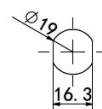

## Description:

Combi. Cam Lock "Jacks", 90DG, RH,  $\varnothing 19 \times 16 \text{mm}$ , BLK, Cam A04

## Item number:

14.08.211-0

Units	Box	Carton	HS Code	Barcode
Pcs.	10	100	8301300000	
5704866498708				

RIGHT

HOLE SIZE FOR RIGHT/LEFT

HOLE SIZE FOR 180 DG TURN

Core turn direction

LEFT OR RIGHT - 90 DEGREE TURN

180 DEGREE TURN

EACH LOCKS TURNING DIRECTION CAN BE MODIFIED. THE TURNING DIRECTION IS DETERMINED BY THE POSITION OF A SMALL PIN/KNOB INSIDE THE LOCK.