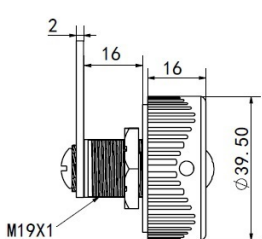

## Description:

Combi. Cam Lock "Jacks", 90DG, RH,  $\varnothing 19 \times 16 \text{mm}$ , BLK, Cam A04

## Item number:

14.08.211-0

Units	Box	Carton	HS Code	Barcode
Pcs.	10	100	8301300000	
5704866498708				

RIGHT

HOLE SIZE FOR RIGHT/LEFT

HOLE SIZE FOR 180 DG TURN

Core turn direction

LEFT OR RIGHT - 90 DEGREE TURN

180 DEGREE TURN

EACH LOCKS TURNING DIRECTION CAN BE MODIFIED. THE TURNING DIRECTION IS DETERMINED BY THE POSITION OF A SMALL PIN/KNOB INSIDE THE LOCK.