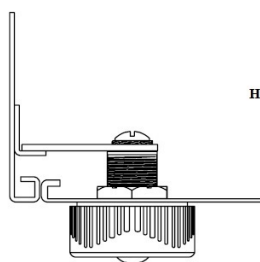

## Description:

Combi. Cam Lock "Jacks", 90DG, RH,  $\varnothing 19 \times 16 \text{mm}$ , BLK, Cam A04

## Item number:

14.08.211-0

Units	Box	Carton	HS Code	Barcode
Pcs.	10	100	8301300000	
5704866498708				

RIGHT

HOLE SIZE FOR RIGHT/LEFT

HOLE SIZE FOR 180 DG TURN

Core turn direction

LEFT OR RIGHT - 90 DEGREE TURN

180 DEGREE TURN

EACH LOCKS TURNING DIRECTION CAN BE MODIFIED. THE TURNING DIRECTION IS DETERMINED BY THE POSITION OF A SMALL PIN/KNOB INSIDE THE LOCK.