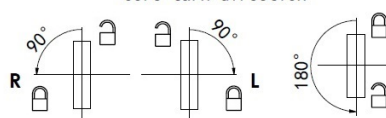

## Description:

Combi. Cam Lock "Jacks", 90DG, RH,  $\varnothing 19 \times 16 \text{mm}$ , BLK, Cam A04

## Item number:

14.08.211-0

Units	Box	Carton	HS Code	Barcode
Pcs.	10	100	8301300000	
5704866498708				

RIGHT

HOLE SIZE FOR RIGHT/LEFT

HOLE SIZE FOR 180 DG TURN

Core turn direction

LEFT OR RIGHT - 90 DEGREE TURN

180 DEGREE TURN

EACH LOCKS TURNING DIRECTION CAN BE MODIFIED. THE TURNING DIRECTION IS DETERMINED BY THE POSITION OF A SMALL PIN/KNOB INSIDE THE LOCK.