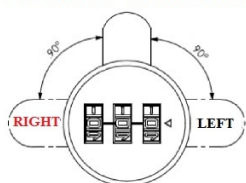

## Item number:

14.08.211-0

Units	Box	Carton	HS Code	Barcode
Pcs.	10	100	8301300000	
5704866498708				

RIGHT

HOLE SIZE FOR RIGHT/LEFT

HOLE SIZE FOR 180 DG TURN

Core turn direction

LEFT OR RIGHT - 90 DEGREE TURN

180 DEGREE TURN

EACH LOCKS TURNING DIRECTION CAN BE MODIFIED. THE TURNING DIRECTION IS DETERMINED BY THE POSITION OF A SMALL PIN/KNOB INSIDE THE LOCK.