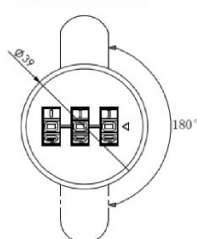

## Description:

Combi. Cam Lock "Jacks", 90DG, RH,  $\varnothing 19 \times 16 \text{mm}$ , BLK, Cam A04

## Item number:

14.08.211-0

Units	Box	Carton	HS Code	Barcode
Pcs.	10	100	8301300000	
5704866498708				

RIGHT

HOLE SIZE FOR RIGHT/LEFT

HOLE SIZE FOR 180 DG TURN

Core turn direction

LEFT OR RIGHT - 90 DEGREE TURN

180 DEGREE TURN

EACH LOCKS TURNING DIRECTION CAN BE MODIFIED. THE TURNING DIRECTION IS DETERMINED BY THE POSITION OF A SMALL PIN/KNOB INSIDE THE LOCK.