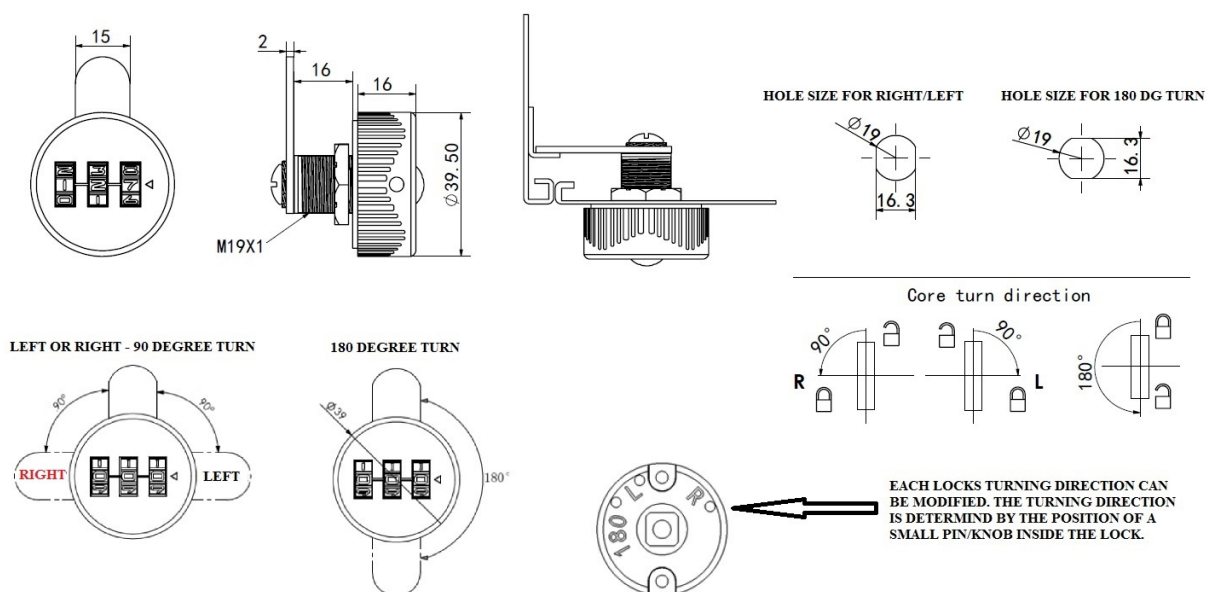

SISO A/S

Mileparken 11
DK-2740 Skovlunde
Denmark
VAT: DK 24786013

Phone +45 45 830 900

www.siso.dk
siso@siso.dk

Danske Bank
Nytorv Branch
Copenhagen
SWIFT: DABADKKK

Account no.
4180 3112 112936
IBAN Account
DK7230003112112936