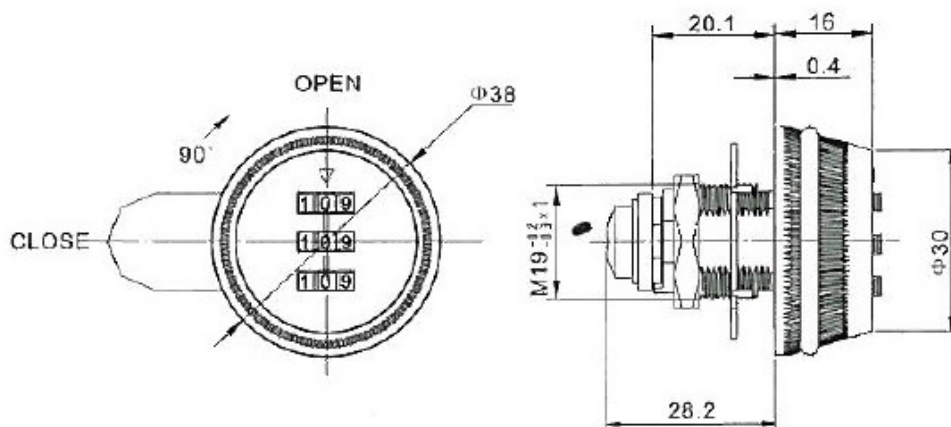

PRODUCT SHEET

Description:

Combi. Cam Lock 90DG, 3-Digits, $\varnothing 19 \times 20 \text{mm}$, CPL, Black Rubber Ring, Straight Cam CE: 37mm, Universal - Left & Right in one, Lock

Item number:

14.08.204-0

Units	Box	Carton	HS Code	Barcode
Pcs.	25	100	8301300000	 5704866438445

SISO A/S

Mileparken 11
DK-2740 Skovlunde
Denmark
VAT: DK 24786013

Phone +45 45 830 900

www.siso.dk
siso@siso.dk

Danske Bank
Nytorv Branch
Copenhagen
SWIFT: DABADKKK

Account no.
4180 3112 112936
IBAN Account
DK7230003112112936