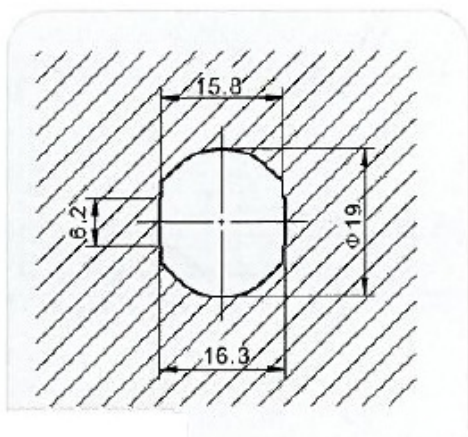

PRODUCT SHEET

Description:

Combi. Cam Lock 90DG, 3-Digits, $\varnothing 19 \times 20 \text{mm}$, CPL, Black Rubber Ring, Straight Cam CE: 37mm, Universal - Left & Right in one, Lock

Item number:

14.08.204-0

Units	Box	Carton	HS Code	Barcode
Pcs.	25	100	8301300000	 5704866438445

SISO A/S

Mileparken 11
DK-2740 Skovlunde
Denmark
VAT: DK 24786013

Phone +45 45 830 900

www.siso.dk
siso@siso.dk

Danske Bank
Nytorv Branch
Copenhagen
SWIFT: DABADKKK

Account no.
4180 3112 112936
IBAN Account
DK7230003112112936