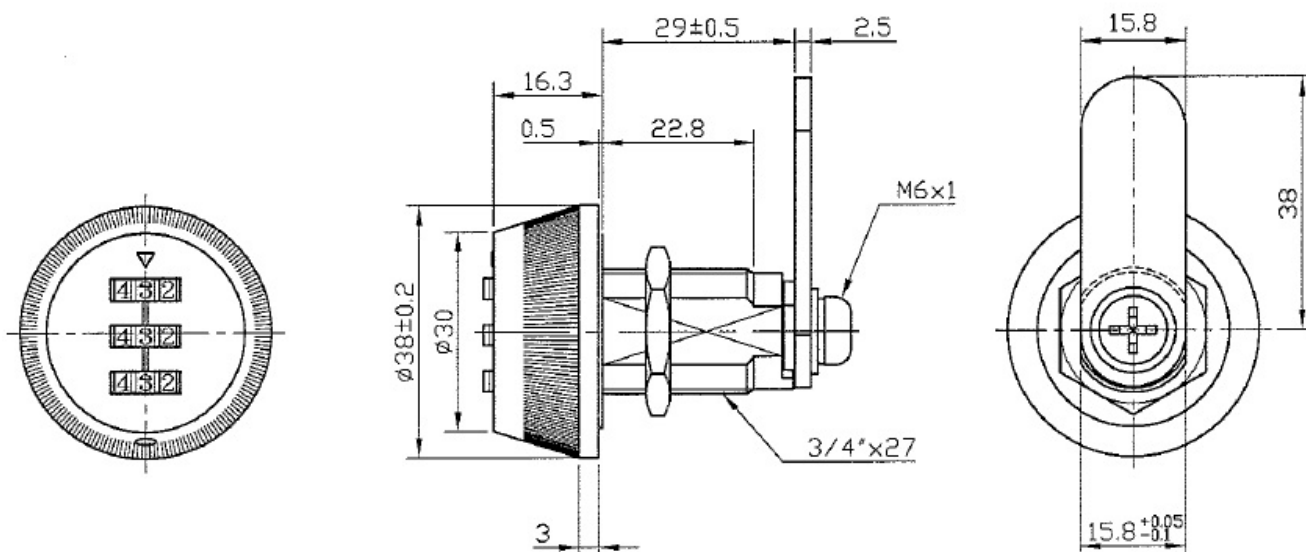

PRODUCT SHEET

Description:

Combi. Cam Lock "Dome", 90DG, $\varnothing 19 \times 29 \text{mm}$ CPL, Straight Cam Centre To Edge 38mm, Universal - Left & Right in one Lock

Item number:

14.08.202-0

Units	Box	Carton	HS Code	Barcode
Pcs.	15	75	8301300000	
5704866045292				