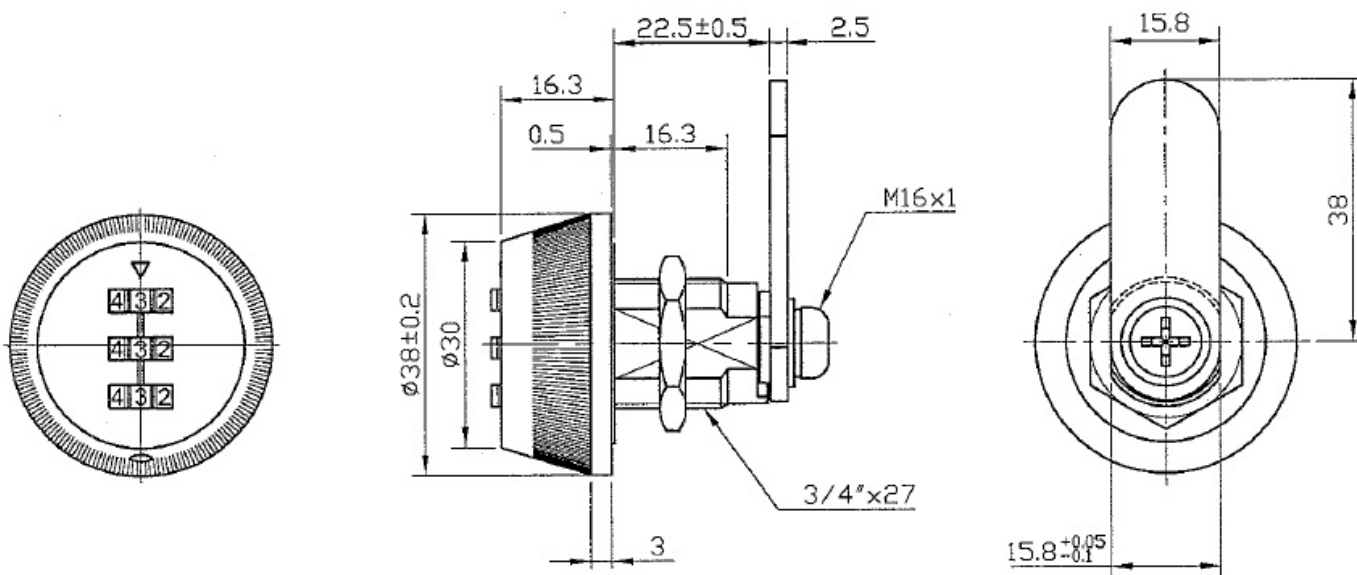

PRODUCT SHEET

Description:

Combi. Cam Lock "Dome", 90DG, $\varnothing 19 \times 22.5$ mm, CPL, Straight Cam Centre To Edge 38mm, Universal - Left & Right in one Lock

Item number:

14.08.201-0

Units	Box	Carton	HS Code	Barcode
Pcs.	20	100	8301300000	 5704866045285

SISO A/S

Mileparken 11
DK-2740 Skovlunde
Denmark
VAT: DK 24786013

Phone +45 45 830 900

www.siso.dk
siso@siso.dk

Danske Bank
Nytorv Branch
Copenhagen
SWIFT: DABADKKK

Account no.
4180 3112 112936
IBAN Account
DK7230003112112936