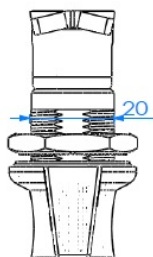

PRODUCT SHEET

Description:

Cam Lock "Biggi" $\varnothing 20 \times 18 \text{mm}$, CPL, Dust Cover + Special Grip, W/ Cranked Cam 15mm ce:45mm, W/Black Washer & Brass Hex Nut,, W/5 Car Keys W/Biggi Logo

Item number:

14.08.125-0

Units	Box	Carton	HS Code	Barcode
Pcs.	15	120	8301300000	
				5704866045247

SISO A/S

Mileparken 11
DK-2740 Skovlunde
Denmark
VAT: DK 24786013

Phone +45 45 830 900

www.siso.dk
siso@siso.dk

Danske Bank
Nytorv Branch
Copenhagen
SWIFT: DABADKKK

Account no.
4180 3112 112936
IBAN Account
DK7230003112112936