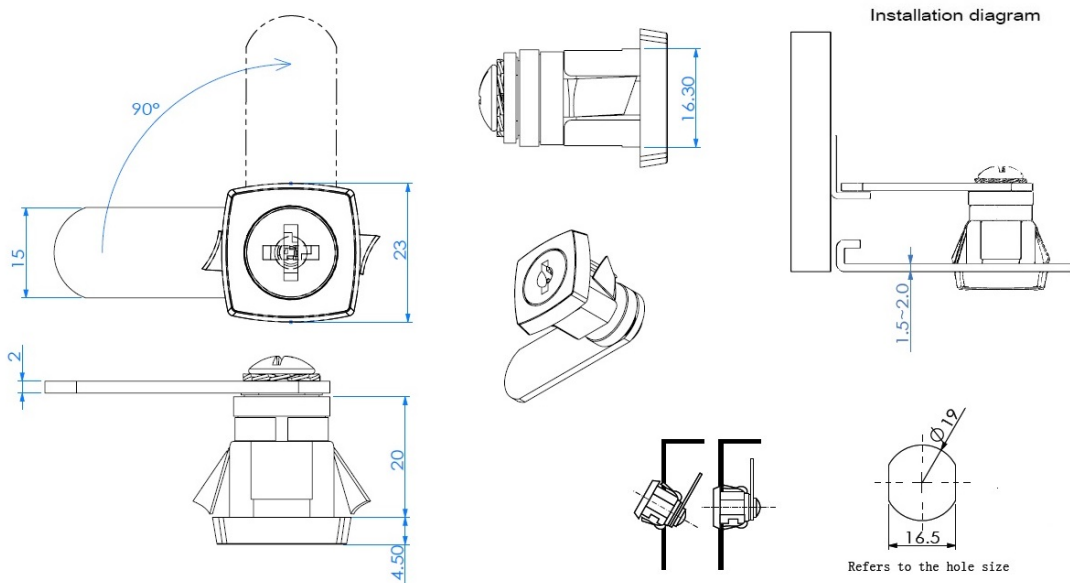

# PRODUCT SHEET

**Description:**

Cam Lock x-44, 90DG, CPL, Str. Cam 27, CK SISO, KA D20, Cam Pre-mounted at 9 O'clock (left hand side) Spring Clip ALSO, at 9 O'clock

**Item number:**

14.08.076-1

Units	Box	Carton	HS Code	Barcode
Pcs.	36	360	8301300000	
				5704866045063