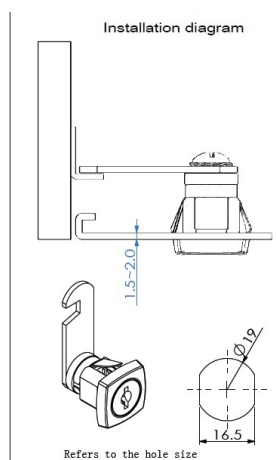

PRODUCT SHEET

Description:

Cam Lock x-44, 90DG, CPL, Straight Cam No. A02, CK SISO

Item number:

14.08.075-1

Units	Box	Carton	HS Code	Barcode
Pcs.	30	300	8301300000	
				5704866045049

Core turn direction