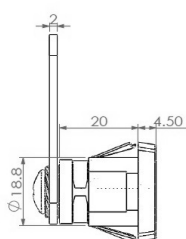

PRODUCT SHEET

Description:

Cam Lock x-44, 90DG, CPL, Straight Cam No. A02, CK SISO

Item number:

14.08.075-1

Units	Box	Carton	HS Code	Barcode
Pcs.	30	300	8301300000	
				5704866045049

Core turn direction