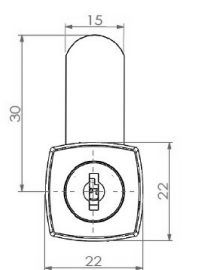

PRODUCT SHEET

Description:

Cam Lock x-44, 90DG, CPL, Straight Cam No. A02, CK SISO

Item number:

14.08.075-1

Units	Box	Carton	HS Code	Barcode
Pcs.	30	300	8301300000	
				5704866045049

Core turn direction