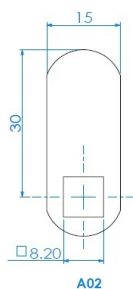

## Description:

Cam Lock x-44, 180DG, CPL, Straight Cam No.A02, CK SISO

## Item number:

14.08.070-0

Units	Box	Carton	HS Code	Barcode
Pcs.	36	360	8301300000	
				5704866044998

Core turn direction