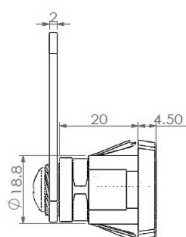

## Description:

Cam Lock x-44, 180DG, CPL, Straight Cam No.A02, CK SISO

## Item number:

14.08.070-0

Units	Box	Carton	HS Code	Barcode
Pcs.	36	360	8301300000	
				5704866044998

Core turn direction