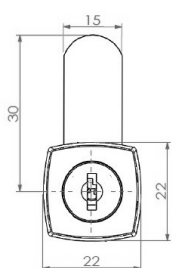

## Description:

Cam Lock x-44, 180DG, CPL, Straight Cam No.A02, CK SISO

## Item number:

14.08.070-0

Units	Box	Carton	HS Code	Barcode
Pcs.	36	360	8301300000	
				5704866044998

Core turn direction