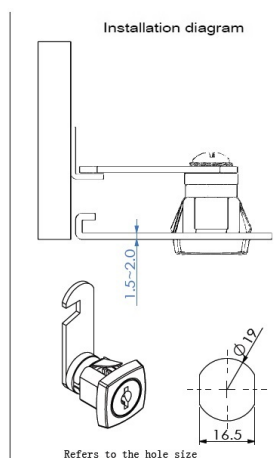

## Description:

Cam Lock x-44, 180DG, CPL, Straight Cam No.A02, CK SISO

## Item number:

14.08.070-0

Units	Box	Carton	HS Code	Barcode
Pcs.	36	360	8301300000	
				5704866044998

Core turn direction