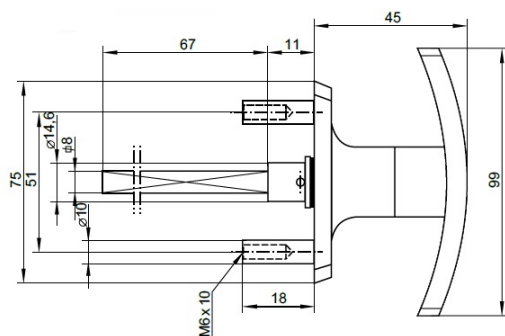

## Description:

T-Handle #177, Chrome Plated, CK SISO

## Item number:

14.08.056-0

Units	Box	Carton	HS Code	Barcode
Pcs.	5	50	8301300000	
				5704866044929

CONCEALED FIXING

FIXING HOLE SIZES