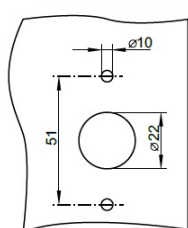

## Description:

T-Handle #177, Chrome Plated, CK SISO

## Item number:

14.08.056-0

Units	Box	Carton	HS Code	Barcode
Pcs.	5	50	8301300000	
				5704866044929

CONCEALED FIXING

FIXING HOLE SIZES