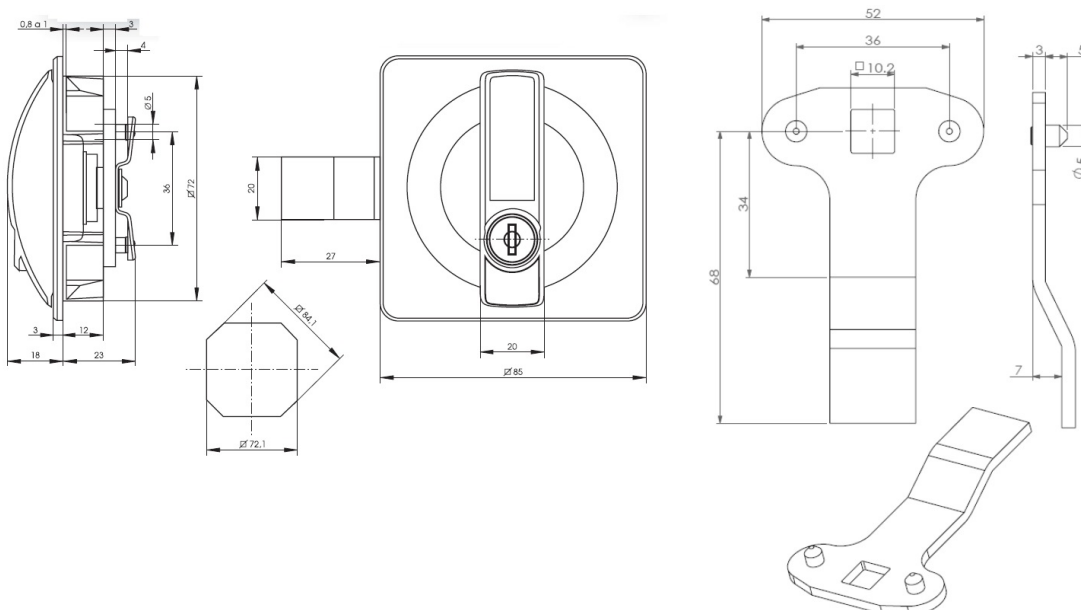

## Description:

Locker Handle M175 Square, Black/Alu Finish #J11, KA D20, Cam No. H08, Round Metal Key SISO, Master Key System J#11

## Item number:

14.08.023-9

Units	Box	Carton	HS Code	Barcode
Pcs.	5	100	8301300000	
5704866500890				