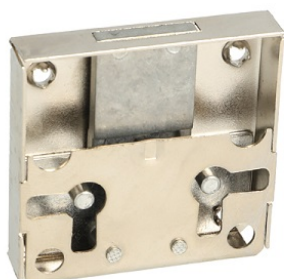

PRODUCT SHEET

Description:

Box Lock 2110 Nickel Pl, 30mm Backset, Without Key

Item number:

14.06.245-1

Units	Box	Carton	HS Code	Barcode
Pcs.	40	200	8301300000	
				5704866044486

SISO A/S

Mileparken 11
DK-2740 Skovlunde
Denmark
VAT: DK 24786013

Phone +45 45 830 900

www.siso.dk
siso@siso.dk

Danske Bank
Nytorv Branch
Copenhagen
SWIFT: DABADKKK

Account no.
4180 3112 112936
IBAN Account
DK7230003112112936