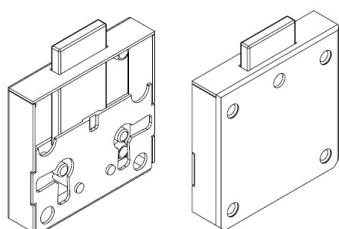

PRODUCT SHEET

Description:

Box Lock 2110 Nickel Pl, 30mm Backset, Without Key

Item number:

14.06.245-1

Units	Box	Carton	HS Code	Barcode
Pcs.	40	200	8301300000	
				5704866044486

SISO A/S

Mileparken 11
DK-2740 Skovlunde
Denmark
VAT: DK 24786013

Phone +45 45 830 900

www.siso.dk
siso@siso.dk

Danske Bank
Nytorv Branch
Copenhagen
SWIFT: DABADKKK

Account no.
4180 3112 112936
IBAN Account
DK7230003112112936