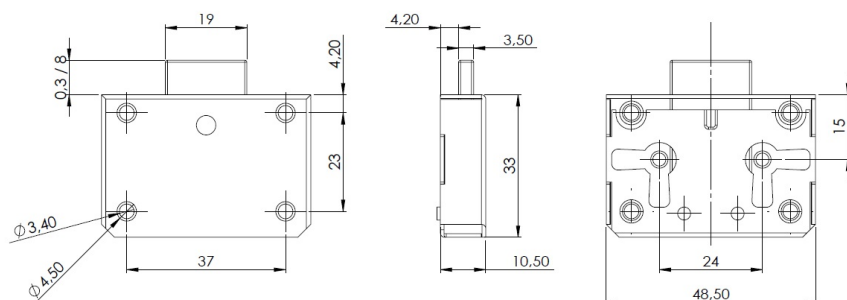

PRODUCT SHEET

Description:

Box Lock 2110 Nickel Pl, 15mm Backset (48x33mm), Without Key

Item number:

14.06.212-0

Units	Box	Carton	HS Code	Barcode
Pcs.	200	400	8301300000	 5704866485159

SISO A/S

Mileparken 11
DK-2740 Skovlunde
Denmark
VAT: DK 24786013