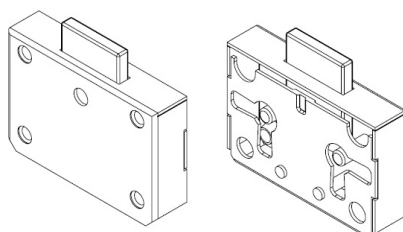

PRODUCT SHEET

Description:

Box Lock 2110 Nickel Pl, 15mm Backset (48x33mm), Without Key

Item number:

14.06.212-0

Units	Box	Carton	HS Code	Barcode
Pcs.	200	400	8301300000	 5704866485159

SISO A/S

Mileparken 11
DK-2740 Skovlunde
Denmark
VAT: DK 24786013