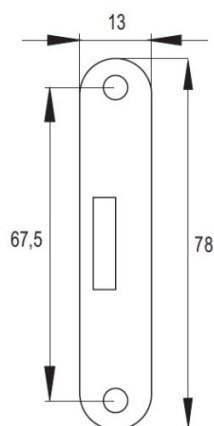

## Description:

Mortise Lock, 25mm Backset, L/D/R, No Key, Oval Brass Front Plate, Steel Body, Simple Euro-bit Closing

## Item number:

14.06.030-1

Units	Box	Carton	HS Code	Barcode
Pcs.	100	200	8301300000	
				5704866441520