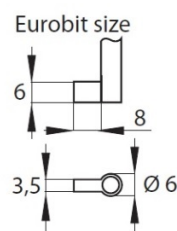

PRODUCT SHEET

Description:

Mortise Lock, 25mm Backset, L/D/R, No Key, Oval Brass Front Plate, Steel Body, Simple Euro-bit Closing

Item number:

14.06.030-1

Units	Box	Carton	HS Code	Barcode
Pcs.	100	200	8301300000	
				5704866441520

SISO A/S

Mileparken 11
DK-2740 Skovlunde
Denmark
VAT: DK 24786013

Phone +45 45 830 900

www.siso.dk
siso@siso.dk

Danske Bank
Nytorv Branch
Copenhagen
SWIFT: DABADKKK

Account no.
4180 3112 112936
IBAN Account
DK7230003112112936