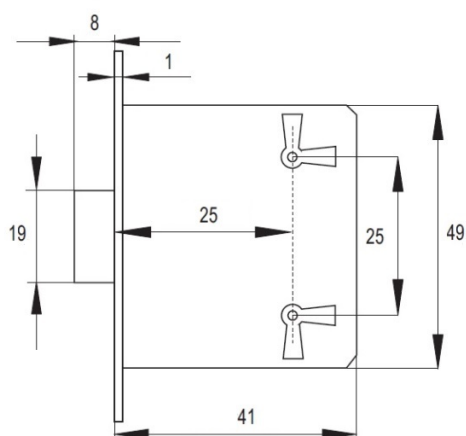

PRODUCT SHEET

Description:

Mortise Lock, 25mm Backset, L/D/R, No Key, Oval Brass Front Plate, Steel Body, Simple Euro-bit Closing

Item number:

14.06.030-1

Units	Box	Carton	HS Code	Barcode
Pcs.	100	200	8301300000	
				5704866441520

SISO A/S

Mileparken 11
DK-2740 Skovlunde
Denmark
VAT: DK 24786013

Phone +45 45 830 900

www.siso.dk
siso@siso.dk

Danske Bank
Nytorv Branch
Copenhagen
SWIFT: DABADKKK

Account no.
4180 3112 112936
IBAN Account
DK7230003112112936