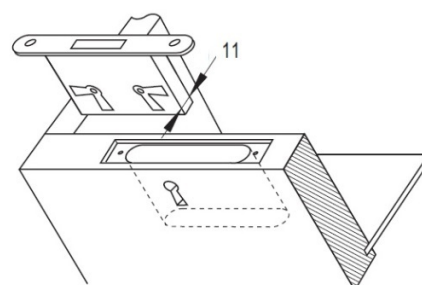

PRODUCT SHEET

Description:

Mortise Lock, 25mm Backset, L/D/R, No Key, Oval Brass Front Plate, Steel Body, Simple Euro-bit Closing

Item number:

14.06.030-1

Units	Box	Carton	HS Code	Barcode
Pcs.	100	200	8301300000	
				5704866441520

SISO A/S

Mileparken 11
DK-2740 Skovlunde
Denmark
VAT: DK 24786013

Phone +45 45 830 900

www.siso.dk
siso@siso.dk

Danske Bank
Nytorv Branch
Copenhagen
SWIFT: DABADKKK

Account no.
4180 3112 112936
IBAN Account
DK7230003112112936