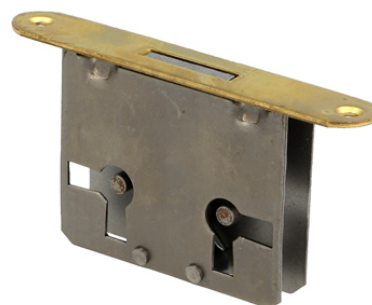

PRODUCT SHEET

Description:

Mortise Lock, 25mm Backset, L/D/R, No Key, Oval Brass Front Plate, Steel Body, Simple Euro-bit Closing

Item number:

14.06.030-1

Units	Box	Carton	HS Code	Barcode
Pcs.	100	200	8301300000	
				5704866441520

SISO A/S

Mileparken 11
DK-2740 Skovlunde
Denmark
VAT: DK 24786013

Phone +45 45 830 900

www.siso.dk
siso@siso.dk

Danske Bank
Nytorv Branch
Copenhagen
SWIFT: DABADKKK

Account no.
4180 3112 112936
IBAN Account
DK7230003112112936