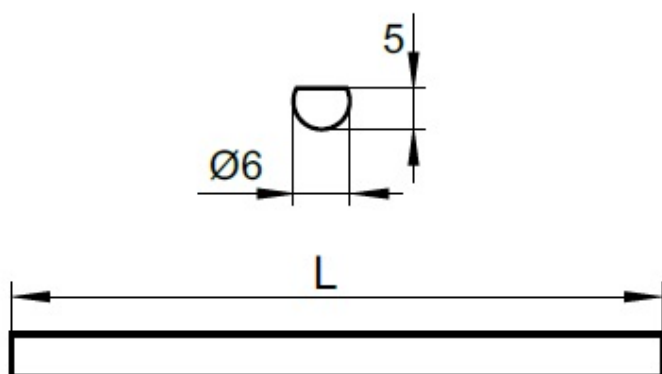

PRODUCT SHEET

Description:

Locking Bar $\varnothing 6\text{mm} \times 2000\text{mm}$, Steel, Nickel Plated

Item number:

14.05.735-0

| Units | Box | Carton | HS Code | Barcode |
|-------|-----|--------|------------|---|
| Pcs. | 1 | 25 | 8301600090 |  5704866044080 |

| | |
|-------------|-----------------------|
| # 14.05.720 | 1000 mm Nickel Plated |
| # 14.05.723 | 1000 mm Brass Plated |
| # 14.05.724 | 1000 mm Bronze Plated |
| # 14.05.725 | 1200 mm Nickel Plated |
| # 14.05.729 | 1500 mm Nickel Plated |
| # 14.05.730 | 1500 mm Bronze Plated |
| # 14.05.735 | 2000 mm Nickel Plated |