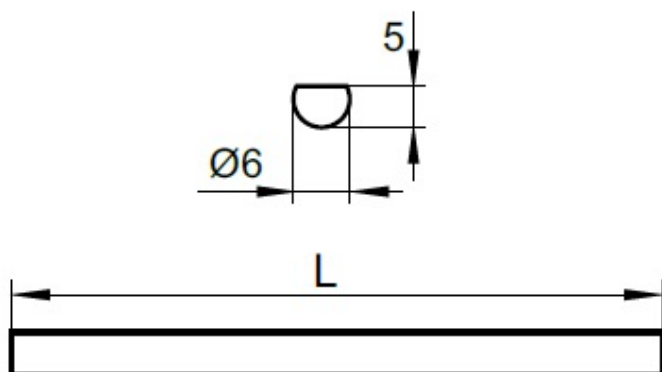

PRODUCT SHEET

Description:

Locking Bar $\varnothing 6\text{mm} \times 1500\text{mm}$, Steel, Nickel Plated

Item number:

14.05.729-2

Units	Box	Carton	HS Code	Barcode
Pcs.	1	60	8301600090	 5704866484220

# 14.05.720	1000 mm Nickel Plated
# 14.05.723	1000 mm Brass Plated
# 14.05.724	1000 mm Bronze Plated
# 14.05.725	1200 mm Nickel Plated
# 14.05.729	1500 mm Nickel Plated
# 14.05.730	1500 mm Bronze Plated
# 14.05.735	2000 mm Nickel Plated