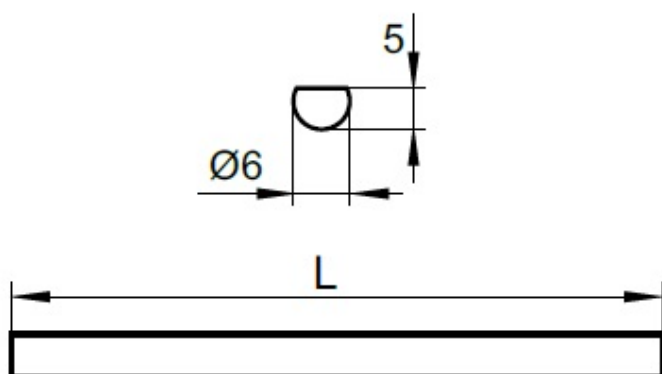

PRODUCT SHEET

Description:

Locking Bar $\varnothing 6\text{mm} \times 1200\text{mm}$, Steel, Nickel Plated

Item number:

14.05.725-2

Units	Box	Carton	HS Code	Barcode
Pcs.	2	60	8301600090	 5704866484213

# 14.05.720	1000 mm Nickel Plated
# 14.05.723	1000 mm Brass Plated
# 14.05.724	1000 mm Bronze Plated
# 14.05.725	1200 mm Nickel Plated
# 14.05.729	1500 mm Nickel Plated
# 14.05.730	1500 mm Bronze Plated
# 14.05.735	2000 mm Nickel Plated