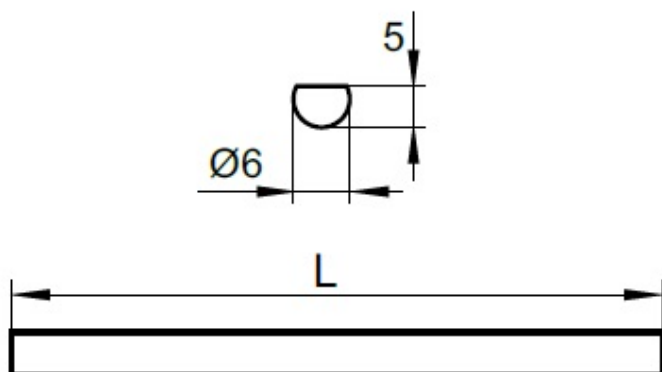

## PRODUCT SHEET

**Description:**

Locking Bar  $\varnothing 6\text{mm} \times 1000\text{mm}$ , Steel, Brass Plated

**Item number:**

14.05.723-2

Units	Box	Carton	HS Code	Barcode
Pcs.		50	8301600090	 5704866044028

# 14.05.720	1000 mm Nickel Plated
# 14.05.723	1000 mm Brass Plated
# 14.05.724	1000 mm Bronze Plated
# 14.05.725	1200 mm Nickel Plated
# 14.05.729	1500 mm Nickel Plated
# 14.05.730	1500 mm Bronze Plated
# 14.05.735	2000 mm Nickel Plated