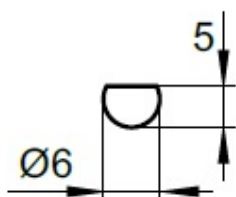

## PRODUCT SHEET

**Description:**

Locking Bar  $\varnothing 6\text{mm} \times 1000\text{mm}$ , Steel, Nickel Plated

**Item number:**

14.05.720-0

Units	Box	Carton	HS Code	Barcode
Pcs.	2	60	8301600090	 5704866043960

# 14.05.720	1000 mm Nickel Plated
# 14.05.723	1000 mm Brass Plated
# 14.05.724	1000 mm Bronze Plated
# 14.05.725	1200 mm Nickel Plated
# 14.05.729	1500 mm Nickel Plated
# 14.05.730	1500 mm Bronze Plated
# 14.05.735	2000 mm Nickel Plated