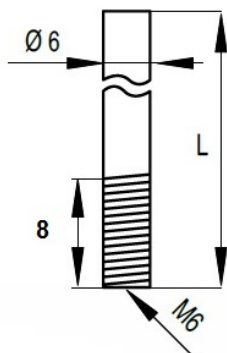

PRODUCT SHEET

Description:

Locking Bar $\varnothing 6 \times 1200 \text{ mm}$, Steel NPL, F/Pasquil Lock 7080

Item number:

14.05.671-1

Units	Box	Carton	HS Code	Barcode
Pcs.	1	60	8301600090	 5704866485272

14.05.670 1000 mm Nickel Plated
14.05.671 1200 mm Nickel Plated
14.05.675 2000 mm Nickel Plated