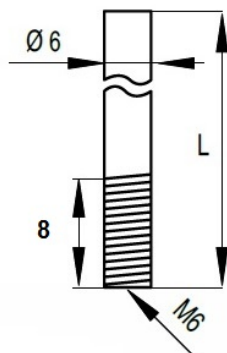

PRODUCT SHEET

Description:

Locking Bar $\varnothing 6 \times 1000 \text{ mm}$, Steel NPL, F/Pasquil Lock 7080

Item number:

14.05.670-0

Units	Box	Carton	HS Code	Barcode
Pcs.	2	60	8301600090	
				5704866043830

14.05.670 1000 mm Nickel Plated
 # 14.05.671 1200 mm Nickel Plated
 # 14.05.675 2000 mm Nickel Plated