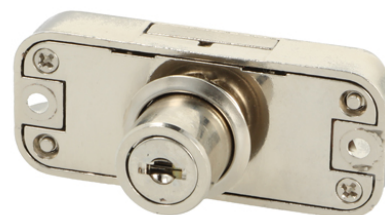

PRODUCT SHEET

Description:

Rotary Bar Lock 922, $\varnothing 19 \times 22 \text{mm}$, RH, NPL, HCK SISO, KA D20, No Bars But W/Accessories, W/Eccentric Locking Bolt, 3-way, 15mm, Backset

Item number:

14.05.288-5

Units	Box	Carton	HS Code	Barcode
Pcs.	8	80	8301300000	
				5704866459938

SISO A/S

Mileparken 11
DK-2740 Skovlunde
Denmark
VAT: DK 24786013

Phone +45 45 830 900

www.siso.dk
siso@siso.dk

Danske Bank
Nytorv Branch
Copenhagen
SWIFT: DABADKKK

Account no.
4180 3112 112936
IBAN Account
DK7230003112112936