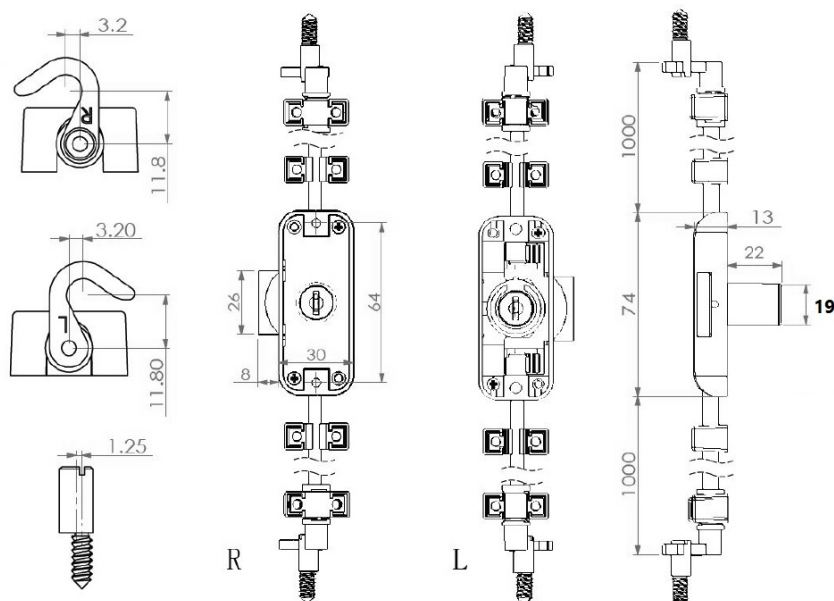

PRODUCT SHEET

Description:

Rotary Bar Lock 922, $\varnothing 19 \times 22 \text{mm}$, RH, NPL, HCK SISO, KA D20, No Bars But W/Accessories, W/Eccentric Locking Bolt, 3-way, 15mm, Backset

Item number:

14.05.288-5

Units	Box	Carton	HS Code	Barcode
Pcs.	8	80	8301300000	
				5704866459938

SISO A/S

Mileparken 11
DK-2740 Skovlunde
Denmark
VAT: DK 24786013

Phone +45 45 830 900

www.siso.dk
siso@siso.dk

Danske Bank
Nytorv Branch
Copenhagen
SWIFT: DABADKKK

Account no.
4180 3112 112936
IBAN Account
DK7230003112112936