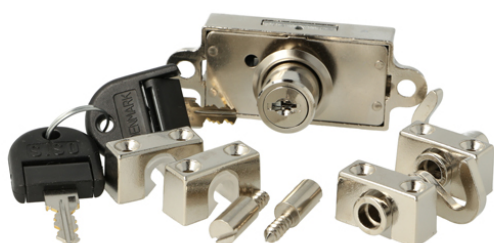

PRODUCT SHEET

Description:

Rotary Bar Lock H-922, $\varnothing 16,5 \times 20$ mm, RH, NPL, HCK SISO, With Accessories But No Bar

Item number:

14.05.284-5

Units	Box	Carton	HS Code	Barcode
Pcs.	10	100	8301300000	
				5704866043212