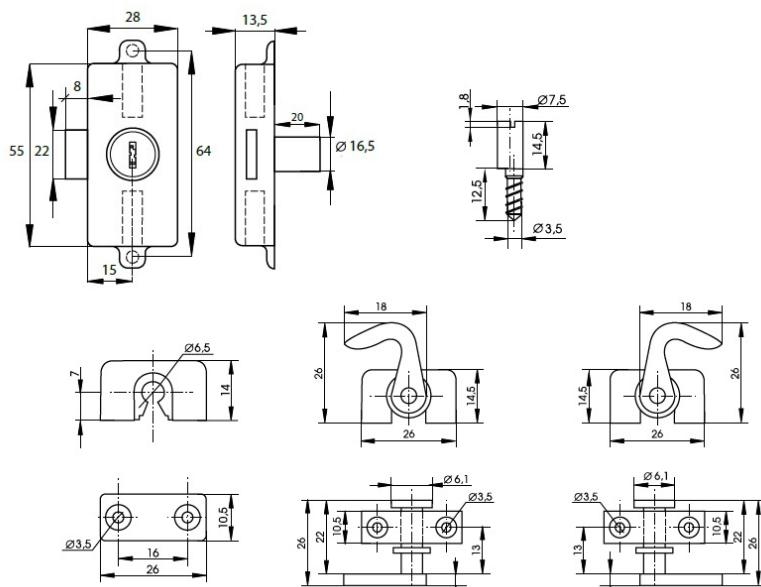

PRODUCT SHEET

Description:

Rotary Bar Lock H-922, $\varnothing 16,5 \times 20$ mm, RH, NPL, HCK SISO, With Accessories But No Bar

Item number:

14.05.284-5

Units	Box	Carton	HS Code	Barcode
Pcs.	10	100	8301300000	
				5704866043212