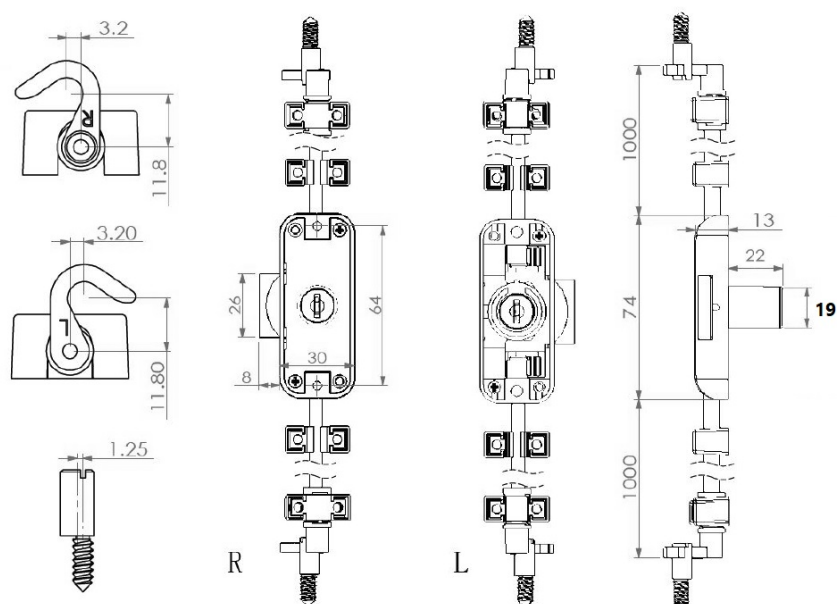

## Description:

Rotary Bar Lock MIC922S,  $\varnothing 19 \times 22 \text{mm}$ , RH, NPL, #01, Snake CK SISO, No Bars But With Accessories, 3-way, 15mm Backset

## Item number:

14.05.278-0

Units	Box	Carton	HS Code	Barcode
Pcs.	10	100	8301300000	
				5704866463157