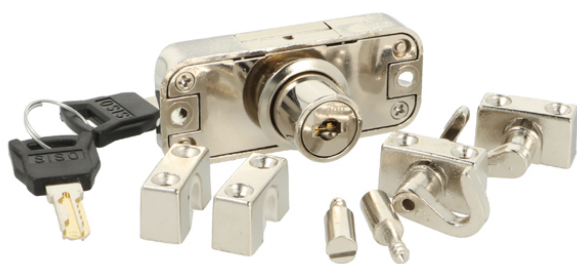

PRODUCT SHEET

Description:

Rotary Bar Lock MIC922S, $\varnothing 19 \times 22 \text{mm}$, RH, NPL, #01, Snake CK SISO, No Bars But With Accessories, 3-way, 15mm Backset

Item number:

14.05.278-0

Units	Box	Carton	HS Code	Barcode
Pcs.	10	100	8301300000	
				5704866463157

SISO A/S

Mileparken 11
DK-2740 Skovlunde
Denmark
VAT: DK 24786013

Phone +45 45 830 900

www.siso.dk
siso@siso.dk

Danske Bank
Nytorv Branch
Copenhagen
SWIFT: DABADKKK

Account no.
4180 3112 112936
IBAN Account
DK7230003112112936