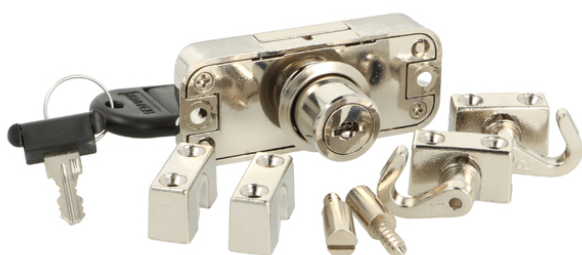

PRODUCT SHEET

Description:

Rotary Bar Lock MIC-922, $\varnothing 19 \times 22 \text{mm}$, RH, NPL, #J12, HCK SISO, No Bars But With Accessories, 3-way, 15mm Backset

Item number:

14.05.276-0

Units	Box	Carton	HS Code	Barcode
Pcs.	10	100	8301300000	
				5704866043021