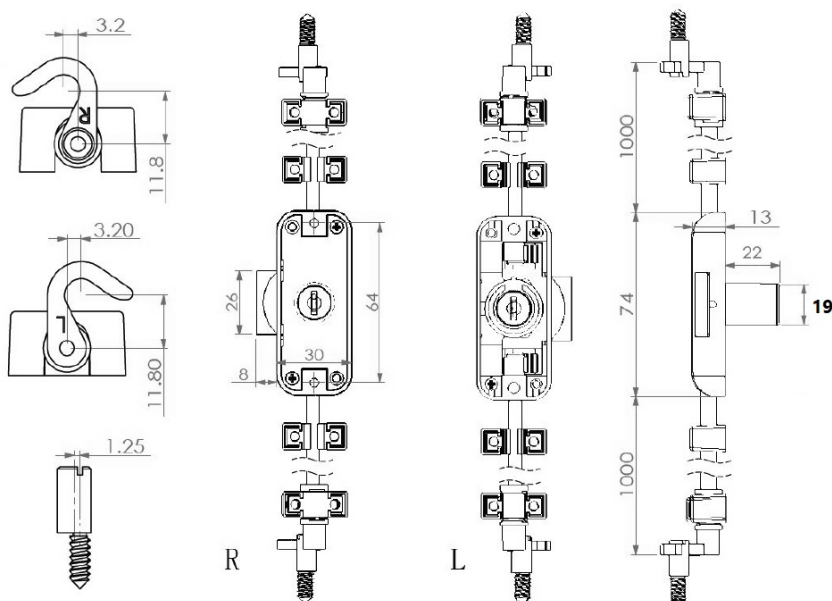

PRODUCT SHEET

Description:

Rotary Bar Lock MIC-922, $\varnothing 19 \times 22 \text{mm}$, RH, NPL, #J12, HCK SISO, No Bars But With Accessories, 3-way, 15mm Backset

Item number:

14.05.276-0

Units	Box	Carton	HS Code	Barcode
Pcs.	10	100	8301300000	
				5704866043021