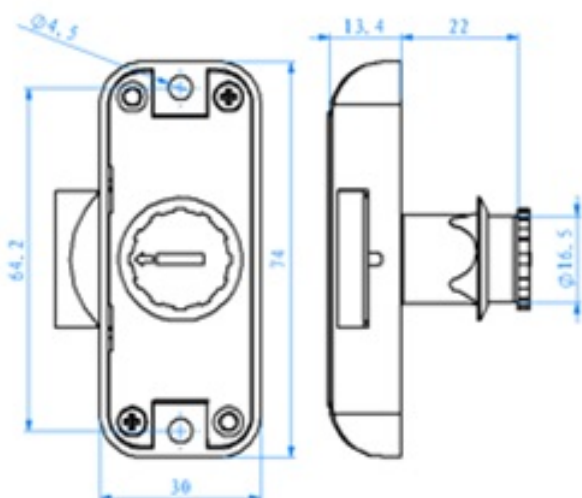

PRODUCT SHEET

Description:

Rotary Bar Lock MIC-922, $\varnothing 16,5 \times 22$ mm, RH, NPL, Body Only, F/ System J#11+J#12, W/Black Plastic Plug, No Bar, No Access.

Item number:

14.05.274-0

Units	Box	Carton	HS Code	Barcode
Pcs.	12	120	8301300000	 5704866043007

SISO A/S

Mileparken 11
DK-2740 Skovlunde
Denmark
VAT: DK 24786013

Phone +45 45 830 900

www.siso.dk
siso@siso.dk

Danske Bank
Nytorv Branch
Copenhagen
SWIFT: DABADKKK

Account no.
4180 3112 112936
IBAN Account
DK7230003112112936