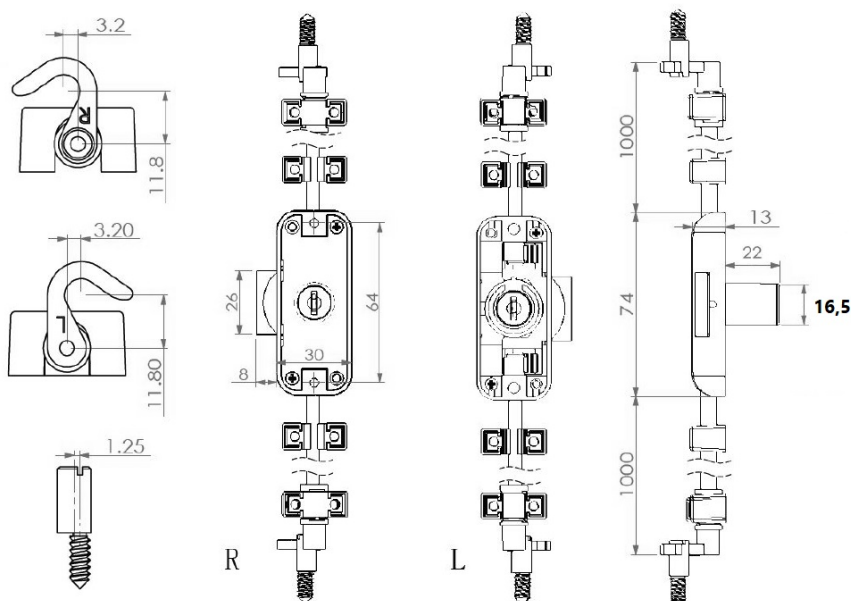

PRODUCT SHEET

Description:

Rotary Bar Lock 922, $\varnothing 16,5 \times 22 \text{mm}$, RH, BLK, CK SISO, KA D20, No Bars but W/Nickel Pl. Accessories, 3-Way, 15mm Backset

Item number:

14.05.273-0

Units	Box	Carton	HS Code	Barcode
Pcs.	8	80	8301300000	
				5704866102773