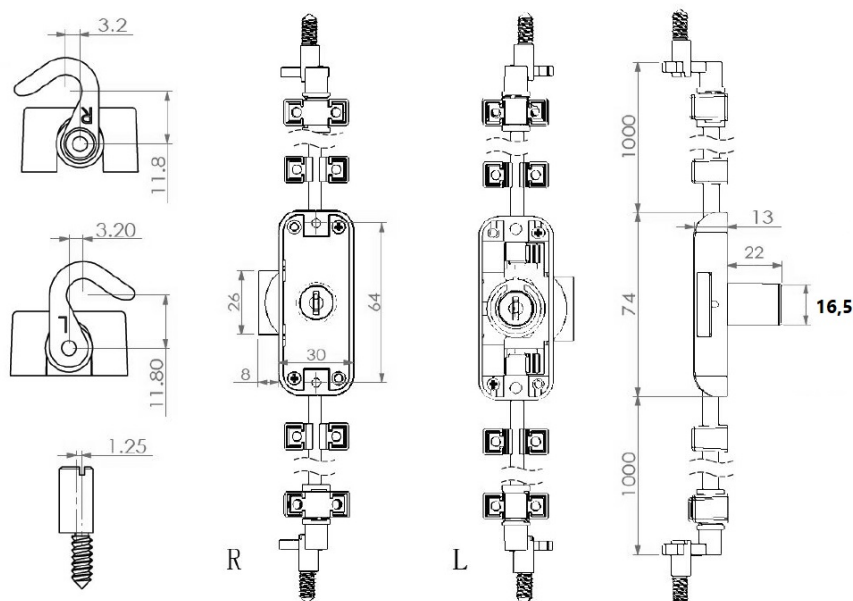

PRODUCT SHEET

Description:

Rotary Bar Lock 922, $\varnothing 16,5 \times 22 \text{mm}$, RH, NPL, HCK SISO, No Bars, W/Accessories, 3-Way, 15mm Backset

Item number:

14.05.271-2

Units	Box	Carton	HS Code	Barcode
Pcs.	10	80	8301300000	 5704866042949