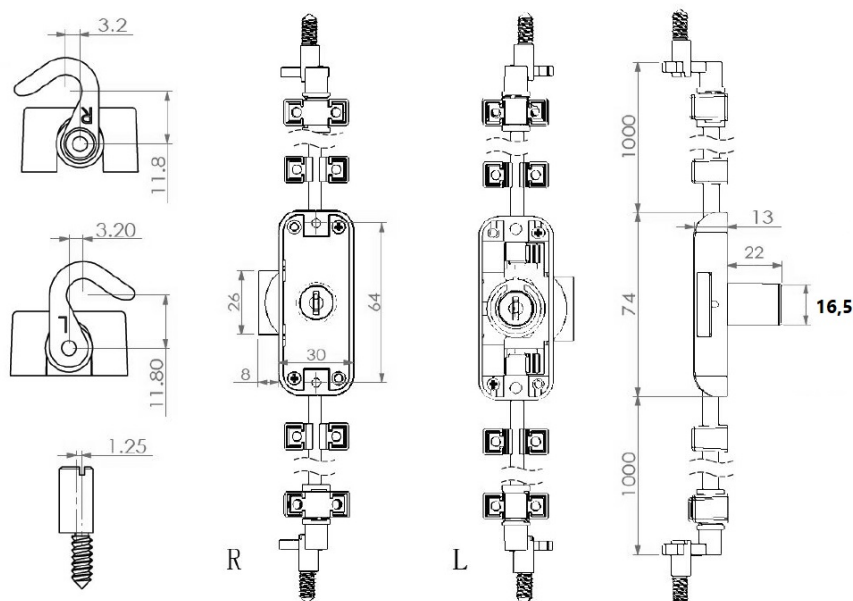

PRODUCT SHEET

Description:

Rotary Bar Lock 922, ø16,5x22mm, RH, NPL, CK SISO, No Bars, W/Accessories, 3-Way, 15mm Backset

Item number:

14.05.271-0

Units	Box	Carton	HS Code	Barcode
Pcs.	8	80	8301300000	
				5704866042925