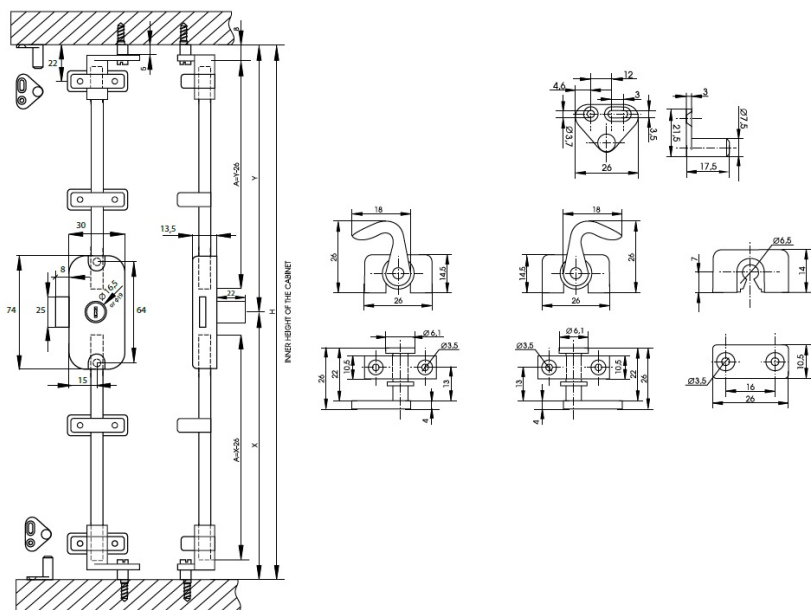

PRODUCT SHEET

Description:

Rotary Bar Lock M922, $\phi 16,5 \times 22\text{mm}$, LH, NPL, HCK SISO, W/Triangular Bolt, 3-Way, 15mm Backset, W/Accessories, No Bar, J#11

Item number:

14.05.269-2

Units	Box	Carton	HS Code	Barcode
Pcs.	10	100	8301300000	5704866042901

SISO A/S
Mileparken 11
DK-2740 Skovlunde
Denmark
VAT: DK 24786013

Phone +45 45 830 900
www.siso.dk
siso@siso.dk

Danske Bank
Nytorv Branch
Copenhagen
SWIFT: DABADKKK

Account no.
4180 3112 112936
IBAN Account
DK7230003112112936