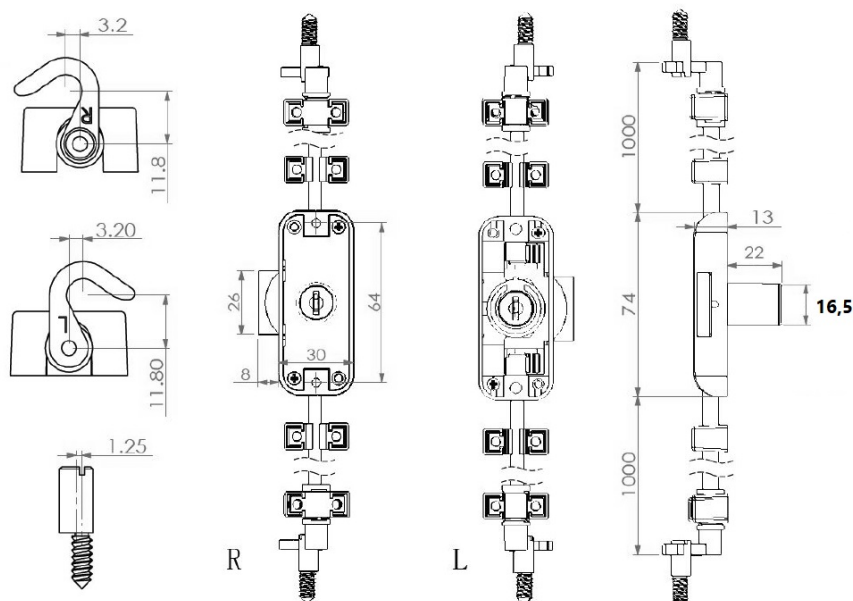

PRODUCT SHEET

Description:

Rotary Bar Lock MIC-922 #J12, $\varnothing 16,5 \times 22 \text{mm}$, Left, NPL, HCK SISO, 3-Way, 15mm Backset, W/Accessories but No Bar

Item number:

14.05.267-0

Units	Box	Carton	HS Code	Barcode
Pcs.	12	120	8301300000	
				5704866106863