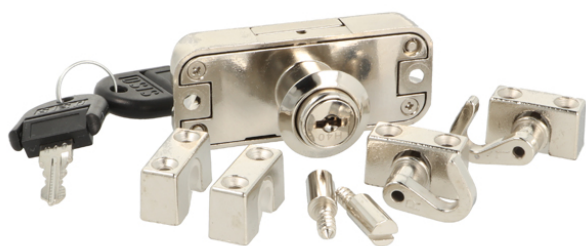

PRODUCT SHEET

Description:

Rotary Bar Lock MIC-922 #J12, $\varnothing 16,5 \times 22 \text{mm}$, Left, NPL, HCK SISO, 3-Way, 15mm Backset, W/Accessories but No Bar

Item number:

14.05.267-0

Units	Box	Carton	HS Code	Barcode
Pcs.	12	120	8301300000	
				5704866106863