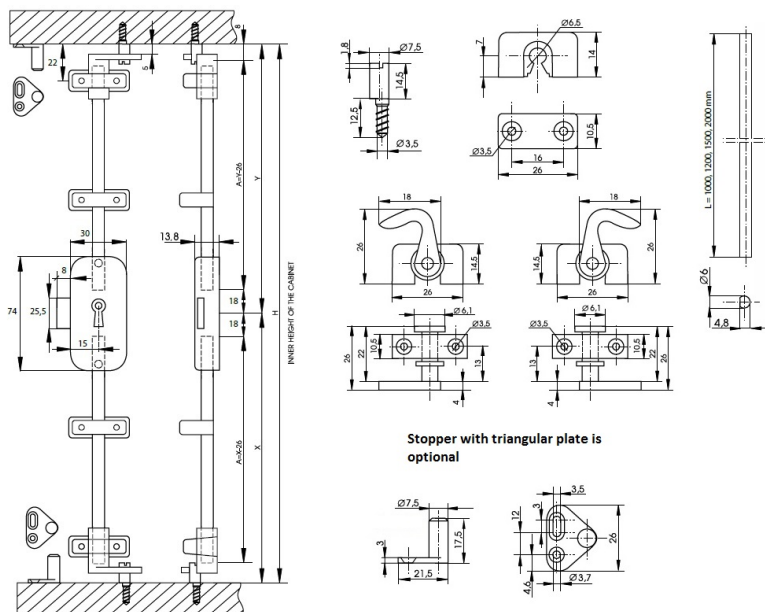

## Description:

Rotary Bar Lock 920, Key Hole Type, 3-Way, RH, BRG, 15mm Backset, Incl. All Accessories but No Bar & No Key. Lock, Body Burgundy (RED) Color, Accessoires Bronze Pl.

## Item number:

14.05.252-0

Units	Box	Carton	HS Code	Barcode
Pcs.	12	120	8301300000	
				5704866042864