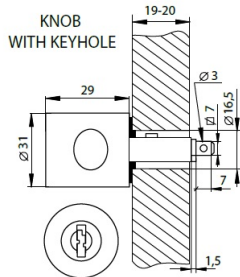

PRODUCT SHEET

Description:

Rotary Bar Lock 924 W/Knob, BPL, CK SISO, No Bars, W/Accessories

Item number:

14.05.236-0

Units	Box	Carton	HS Code	Barcode
Pcs.	10	100	8301300000	
				5704866042772

SISO A/S
Mileparken 11
DK-2740 Skovlunde
Denmark
VAT: DK 24786013