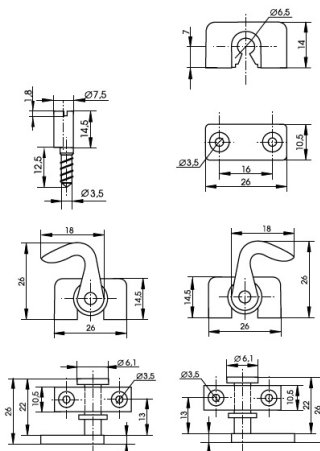

PRODUCT SHEET

Description:

Rotary Bar Lock 924 W/Knob, BPL, CK SISO, No Bars, W/Accessories

Item number:

14.05.236-0

Units	Box	Carton	HS Code	Barcode
Pcs.	10	100	8301300000	
				5704866042772

SISO A/S
Mileparken 11
DK-2740 Skovlunde
Denmark
VAT: DK 24786013