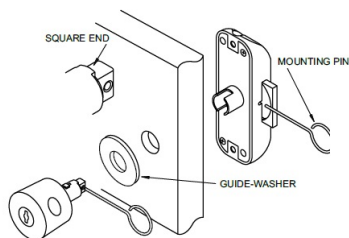

PRODUCT SHEET

Description:

Rotary Bar Lock 924 W/Knob, BPL, CK SISO, No Bars, W/Accessories

Item number:

14.05.236-0

Units	Box	Carton	HS Code	Barcode
Pcs.	10	100	8301300000	
				5704866042772

SISO A/S
Mileparken 11
DK-2740 Skovlunde
Denmark
VAT: DK 24786013