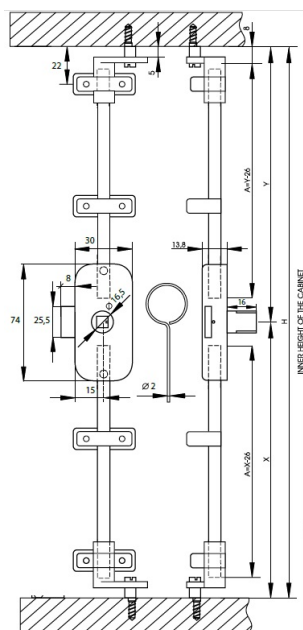

PRODUCT SHEET

Description:

Rotary Bar Lock 924 W/Knob, BPL, CK SISO, No Bars, W/Accessories

Item number:

14.05.236-0

Units	Box	Carton	HS Code	Barcode
Pcs.	10	100	8301300000	
				5704866042772

SISO A/S
Mileparken 11
DK-2740 Skovlunde
Denmark
VAT: DK 24786013