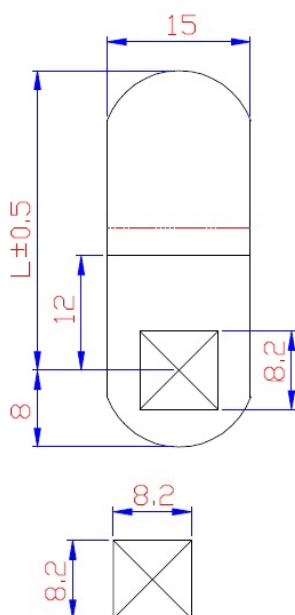

PRODUCT SHEET

Description:

Cam No. A71 F/1900 & 5250 Series, Cranked 9mm, C/E 25mm

Item number:

14.04.771-0

Units	Box	Carton	HS Code	Barcode
Pcs.	1	100	8301600090	
				5704866454551

CODE	L	H
A71	25	7
A72	30	7
A73	35	7
A74	40	7
A75	45	7
A76	50	7