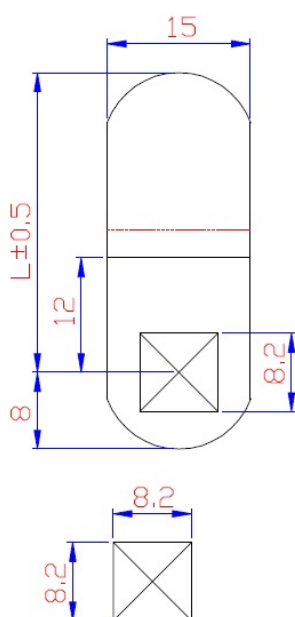

PRODUCT SHEET

Description:

Cam No. A65 F/1900 & 5250 Series, Cranked 6mm, C/E 45mm

Item number:

14.04.765-0

Units	Box	Carton	HS Code	Barcode
Pcs.	1	500	8301600090	
				5704866110969

CODE	L	H
A61	25	6
A62	30	6
A63	35	6
A64	40	6
A65	45	6
A66	50	6