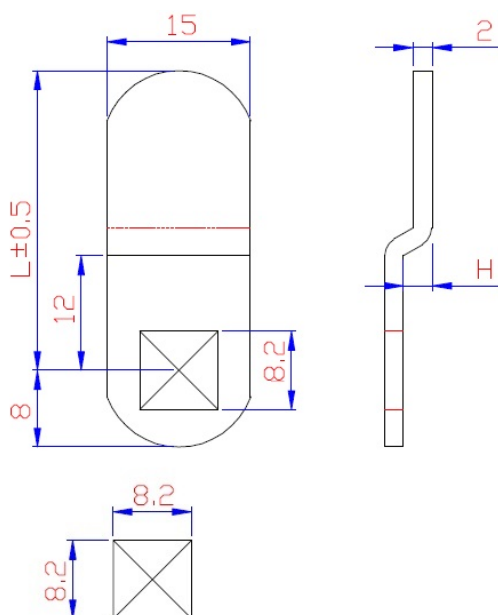

PRODUCT SHEET

Description:

Cam No. A52 F/1900 & 5250 Series, Cranked 5mm, C/E 30mm

Item number:

14.04.752-0

Units	Box	Carton	HS Code	Barcode
Pcs.	1	500	8301600090	
				5704866454469

CODE	L	H
A51	25	5
A52	30	5
A53	35	5
A54	40	5
A55	45	5
A56	50	5