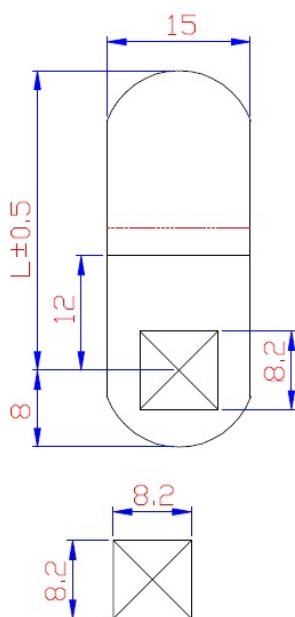

PRODUCT SHEET

Description:

Cam No. A35 F/1900 & 5250 Series, Cranked 3mm,C/E 45mm

Item number:

14.04.735-0

Units	Box	Carton	HS Code	Barcode
Pcs.	1	500	8301600090	
5704866454384				

CODE	L	H
A31	25	3
A32	30	3
A33	35	3
A34	40	3
A35	45	3
A36	50	3