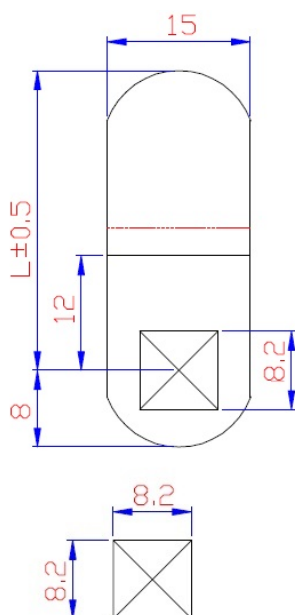

PRODUCT SHEET

Description:

Cam No. A31 F/1900 & 5250 Series, Cranked 3mm,C/E 25mm

Item number:

14.04.731-0

Units	Box	Carton	HS Code	Barcode
Pcs.	1	300	8301600090	
				5704866454346

CODE	L	H
A31	25	3
A32	30	3
A33	35	3
A34	40	3
A35	45	3
A36	50	3