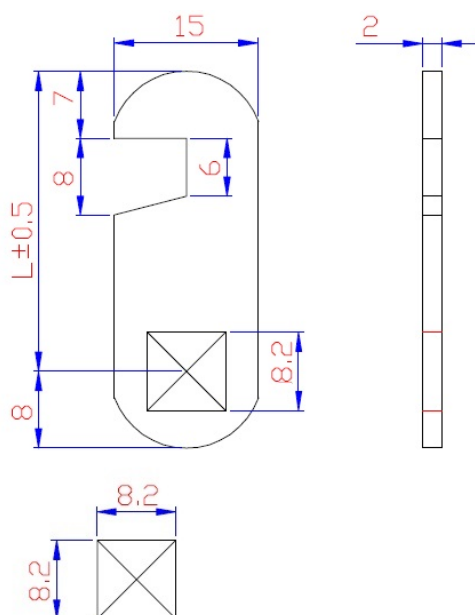

## Description:

Cam No. A10 F/1900 & 5250 Series, Straight Hook Cam C/E 50mm

## Item number:

14.04.710-0

Units	Box	Carton	HS Code	Barcode
Pcs.	1	500	8301600090	
				5704866454278

CODE	L
A07	25
A08	30
A09	40
A10	50