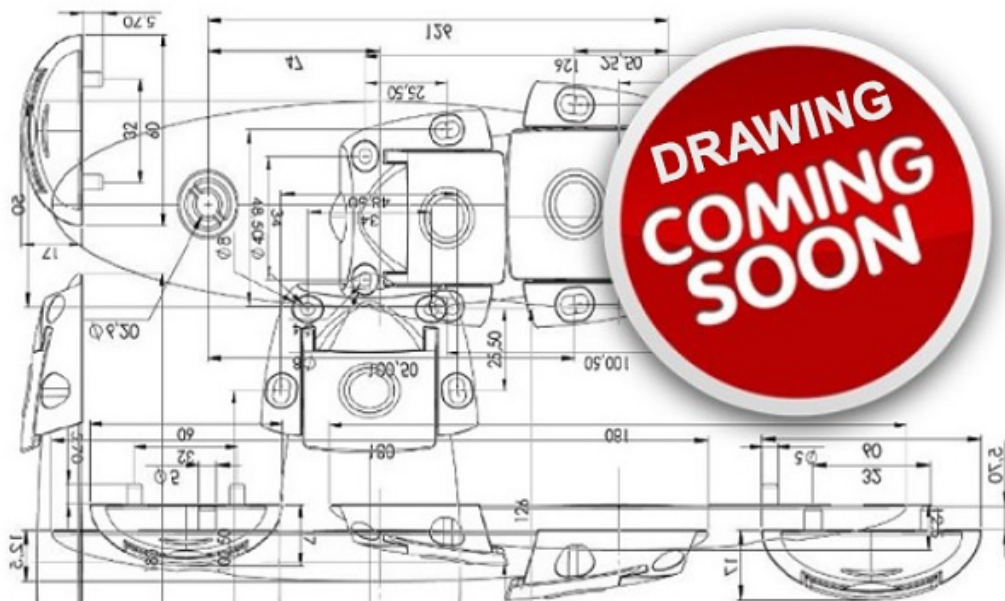

PRODUCT SHEET

Description:

Cylinder Lock MIC-536, $\varnothing 16,5 \times 22$ mm, NPL, Special Cam 25mm, Interchangeable Cylinder, Double Entry Hinged Key, Master, Key System B-664, SISO Logo on Key

Item number:

14.04.685-0

Units	Box	Carton	HS Code	Barcode
Pcs.		50	8301300000	 5704866042529

SISO A/S
Mileparken 11
DK-2740 Skovlunde
Denmark
VAT: DK 24786013

Phone +45 45 830 900
www.siso.dk
siso@siso.dk

Danske Bank
Nytorv Branch
Copenhagen
SWIFT: DABADKKK

Account no.
4180 3112 112936
IBAN Account
DK7230003112112936