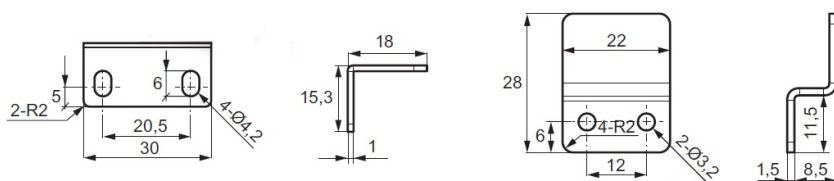

PRODUCT SHEET

Description:

Cam Lock 5250, $\varnothing 16,5 \times 20$ mm, NPL, 180DG, Cam 145, CK SISO, Double Cam 145 Premounted. Long Side 12 O'Clock, Short Side, 3 O'Clock In Open Position, W/1 S-Shaped & 1 L-Shaped Striker, , Key & Striker In Polybag Inside Polybag W/Lock

Item number:

14.04.630-0

Units	Box	Carton	HS Code	Barcode
Pcs.	24	240	8301300000	
				5704866042468

SISO A/S

Mileparken 11
DK-2740 Skovlunde
Denmark
VAT: DK 24786013

Phone +45 45 830 900

www.siso.dk
siso@siso.dk