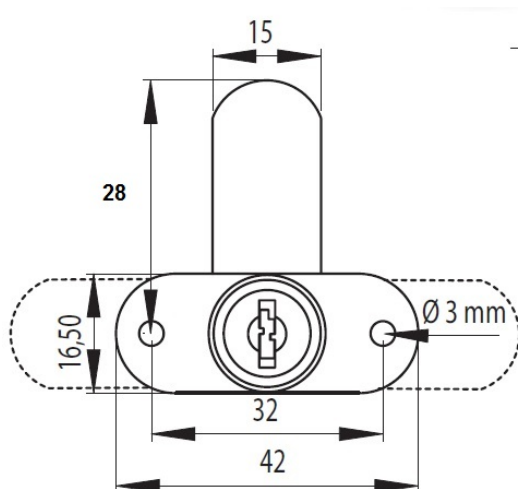

PRODUCT SHEET

Description:

Cam Lock 5250, $\varnothing 16,5 \times 20$ mm, Alu, 180DG, Cam 155, MK No Logo Cam C/E: 28mm Premounted 12 O'clock, W/1 S-shaped & 1 L- Shaped Striker, Key & Striker In Polybag Inside Polybag.,
Marked:019040903

Item number:

14.04.627-0

Units	Box	Carton	HS Code	Barcode
Pcs.	25	125	8301300000	 5704866042444

SISO A/S

Mileparken 11
DK-2740 Skovlunde
Denmark
VAT: DK 24786013

Phone +45 45 830 900

www.siso.dk
siso@siso.dk