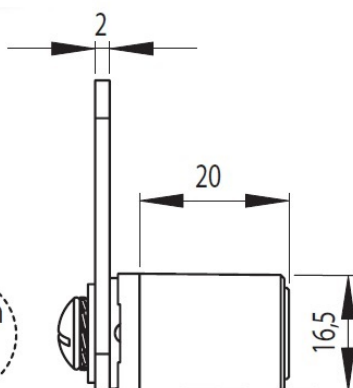

PRODUCT SHEET

Description:

Cam Lock 5250, $\varnothing 16,5 \times 20$ mm, Alu, 180DG, Cam 155, MK No Logo Cam C/E: 28mm Premounted 12 O'clock, W/1 S-shaped & 1 L- Shaped Striker, Key & Striker In Polybag Inside Polybag.,
Marked:019040903

Item number:

14.04.627-0

Units	Box	Carton	HS Code	Barcode
Pcs.	25	125	8301300000	 5704866042444

SISO A/S

Mileparken 11
DK-2740 Skovlunde
Denmark
VAT: DK 24786013

Phone +45 45 830 900

www.siso.dk
siso@siso.dk