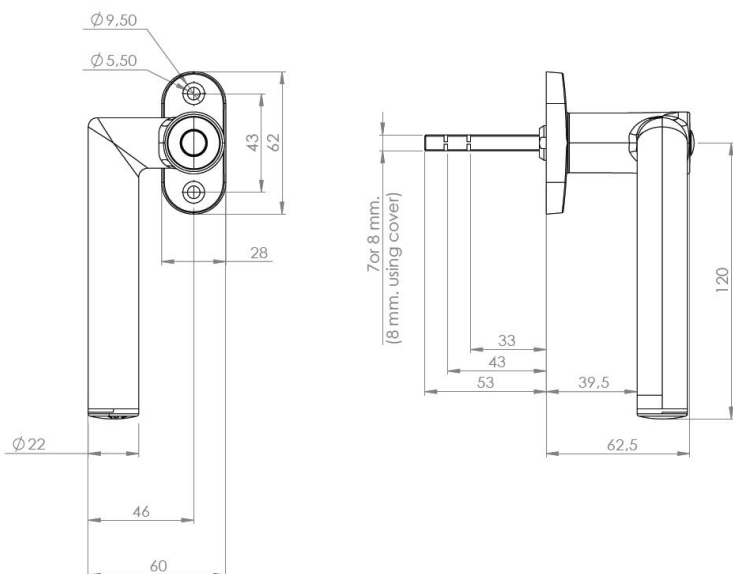

PRODUCT SHEET

Description:

Electronic Lock "E-Win" RFID & Bluetooth, Left, Alu Look, F/Patio Doors and Windows, cc:34mm, F/IOS & Android., Included: 1 Masterkey 14.60.306-8 + 1 Userkey 14.60.306-7, , 1 Adapter F/8mm Spindle - 2 Pcs. Batteries AA/SL760-3.6V, Are Not Included (14.04.602-8)

Item number:

14.04.602-5

| Units | Box | Carton | HS Code | Barcode |
|-------|-----|--------|------------|--|
| Pcs. | 1 | 40 | 8302415000 |  |
| | | | | 5704866478663 |

SISO A/S

Mileparken 11
DK-2740 Skovlunde
Denmark
VAT: DK 24786013