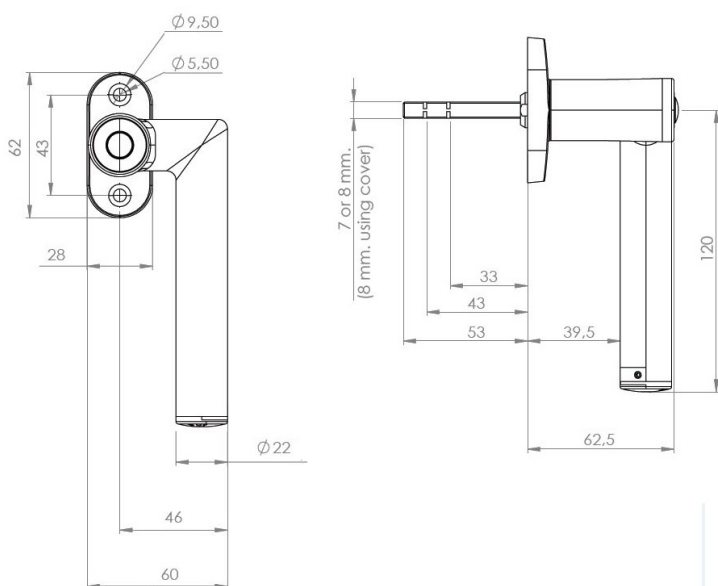

PRODUCT SHEET

Description:

Electronic Lock "E-Win" RFID & Bluetooth, Right, Alu Look, F/Patio Doors and Windows, cc:34mm, F/IOS & Android., Included: 1 Masterkey 14.60.306-8 + 1 Userkey 14.60.306-7, , 1 Adapter F/8mm Spindle - 2 Pcs. Batteries AA/SL760-3.6V, Are Not Included (14.04.602-8)

Item number:

14.04.602-0

Units	Box	Carton	HS Code	Barcode
Pcs.	1	40	8302415000	
				5704866042314

SISO A/S

Mileparken 11
DK-2740 Skovlunde
Denmark
VAT: DK 24786013

Phone +45 45 830 900

www.siso.dk
siso@siso.dk