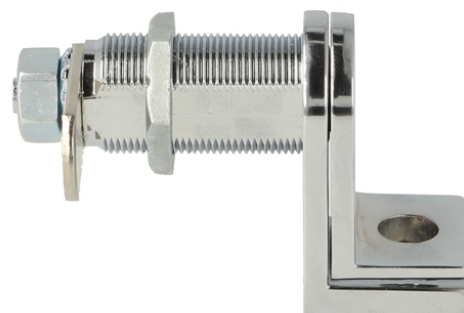

PRODUCT SHEET

Description:

Padlockable Cam Lock C901, 360DG, CPL, Cam No. A01

Item number:

14.04.590-0

Units	Box	Carton	HS Code	Barcode
Pcs.	25	150	8301300000	 5704866042253

SISO A/S

Mileparken 11
DK-2740 Skovlunde
Denmark
VAT: DK 24786013

Phone +45 45 830 900

www.siso.dk
siso@siso.dk

Danske Bank
Nytorv Branch
Copenhagen
SWIFT: DABADKKK

Account no.
4180 3112 112936
IBAN Account
DK7230003112112936