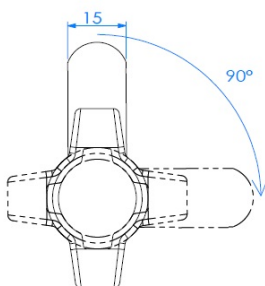

PRODUCT SHEET

Description:

Padlockable Cam Lock #300L, 90DG, $\varnothing 19 \times 32$ mm, Black, Cam A04, Straight C/E: 40 mm, NO Anti Rotating Plate

Item number:

14.04.589-6

Units	Box	Carton	HS Code	Barcode
Pcs.	15	150	8301300000	
				5704866517331

L: 16mm
20mm
25mm
32mm

Standard fixing hole - metal

Fixing hole - wood

According to Cam model

SISO A/S

Mileparken 11
DK-2740 Skovlunde
Denmark
VAT: 24786013

Phone +45 45 830 900

www.siso.dk
siso@siso.dk