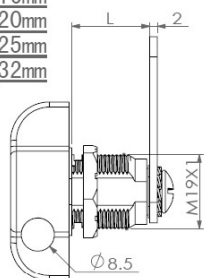

PRODUCT SHEET

Description:

Padlockable Cam Lock #300L, 90DG, $\varnothing 19 \times 32$ mm, Black, Cam A04, Straight C/E: 40 mm, NO Anti Rotating Plate

Item number:

14.04.589-6

Units	Box	Carton	HS Code	Barcode
Pcs.	15	150	8301300000	
				5704866517331

L: 16mm
20mm
25mm
32mm

Standard fixing hole - metal

Fixing hole - wood

According to Cam model

SISO A/S

Mileparken 11
DK-2740 Skovlunde
Denmark
VAT: 24786013

Phone +45 45 830 900

www.siso.dk
siso@siso.dk