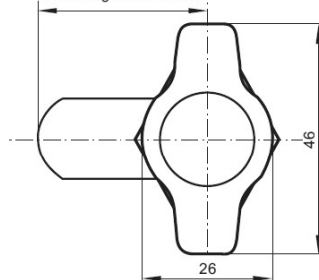

PRODUCT SHEET

Description:

Padlockable Cam Lock #300L, 90DG, $\varnothing 19 \times 32$ mm, Black, Cam A04, Straight C/E: 40 mm, NO Anti Rotating Plate

Item number:

14.04.589-6

Units	Box	Carton	HS Code	Barcode
Pcs.	15	150	8301300000	
				5704866517331

L: 16mm
20mm
25mm
32mm

Standard fixing hole - metal

Fixing hole - wood

According to Cam model

SISO A/S

Mileparken 11
DK-2740 Skovlunde
Denmark
VAT: 24786013

Phone +45 45 830 900

www.siso.dk
siso@siso.dk