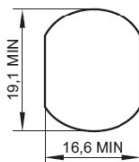

PRODUCT SHEET

Description:

Padlockable Cam Lock #300L, 90DG, $\varnothing 19 \times 32$ mm, Black, Cam A04, Straight C/E: 40 mm, NO Anti Rotating Plate

Item number:

14.04.589-6

Units	Box	Carton	HS Code	Barcode
Pcs.	15	150	8301300000	
				5704866517331

L: 16mm
20mm
25mm
32mm

Standard fixing hole - metal

Fixing hole - wood

According to Cam model

SISO A/S

Mileparken 11
DK-2740 Skovlunde
Denmark
VAT: 24786013

Phone +45 45 830 900

www.siso.dk
siso@siso.dk